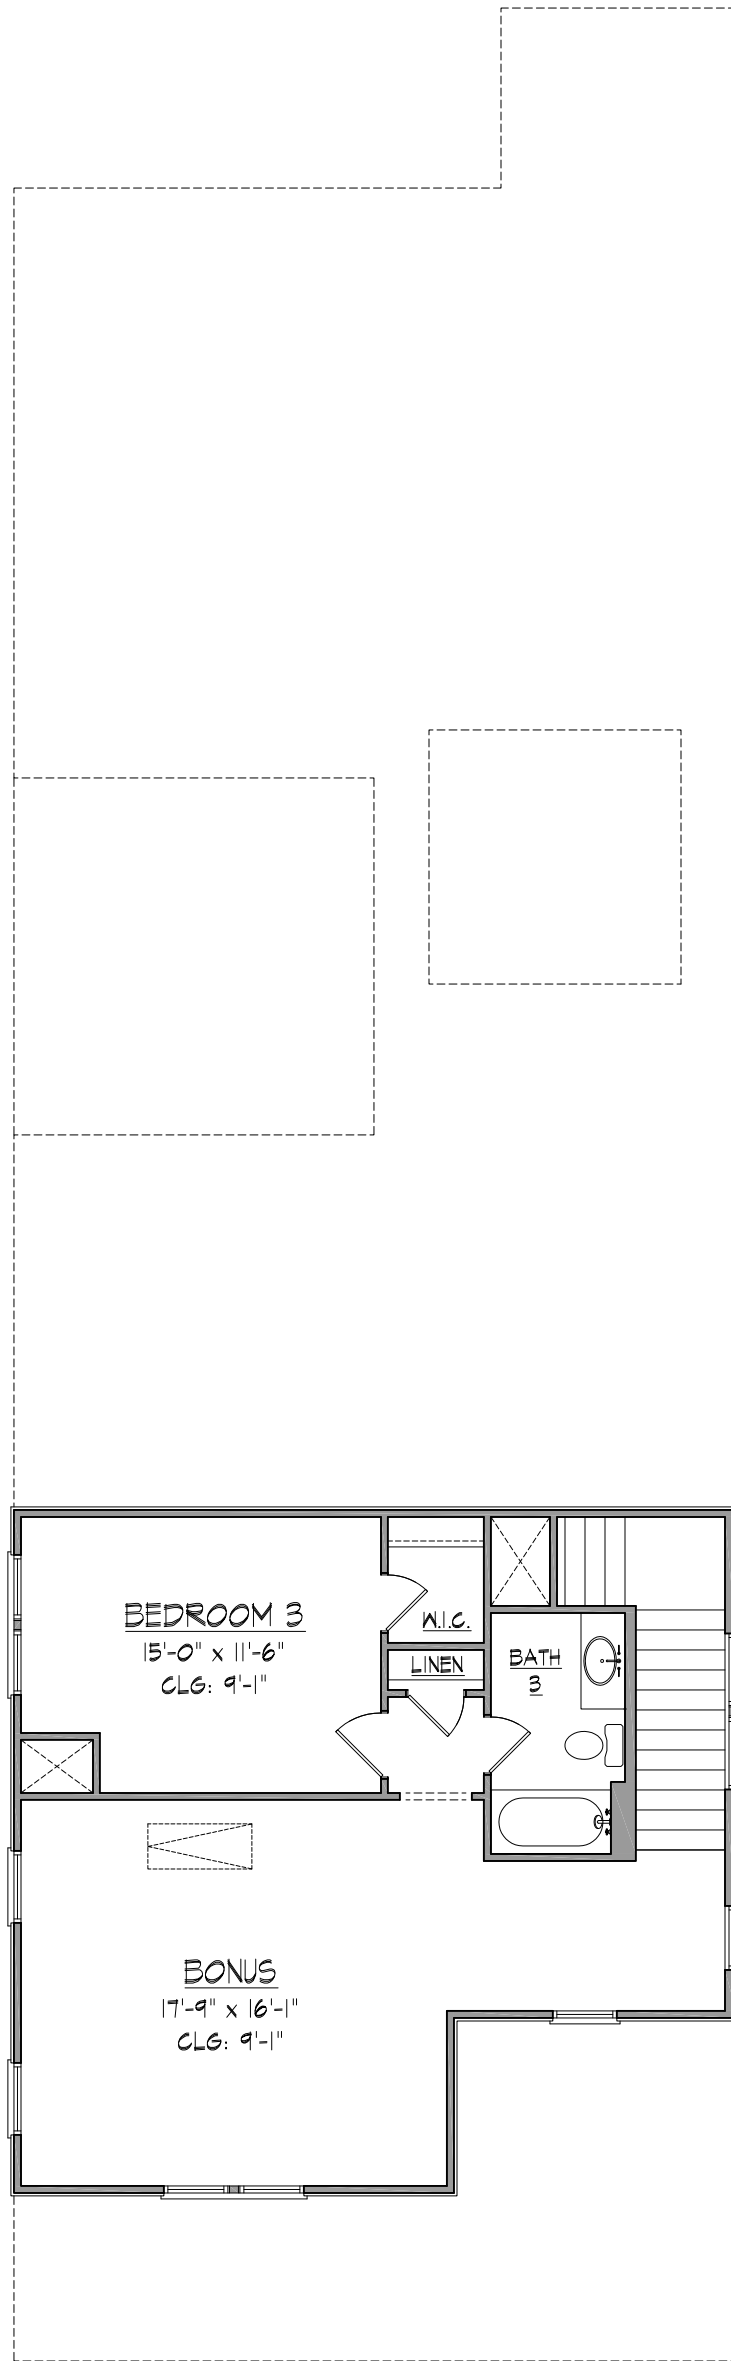

FRONT ELEVATION
LOT F-026 - ABBY

MAIN LEVEL FLOOR PLAN

UPPER LEVEL FLOOR PLAN

LEFT ELEVATION

REAR ELEVATION

RIGHT ELEVATION