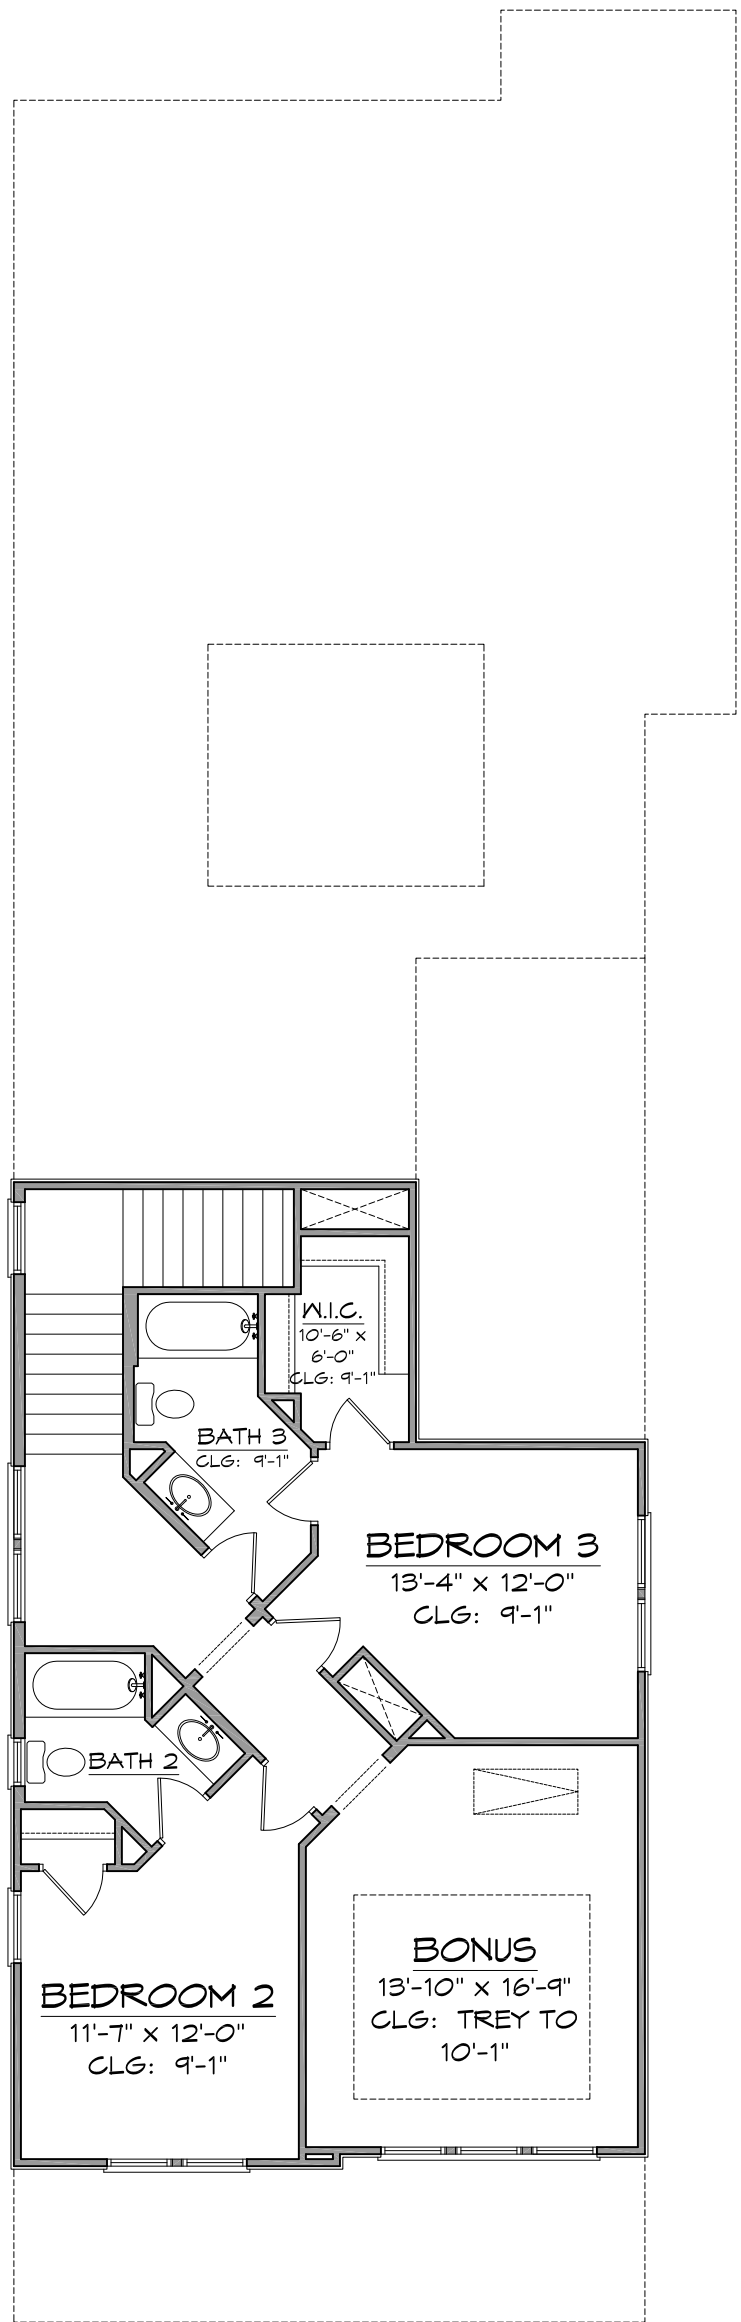

FRONT ELEVATION
LOT B-022 - PINE GROVE

OPTION A
BUILT-INS

MAIN LEVEL FLOOR PLAN

UPPER LEVEL FLOOR PLAN

RIGHT ELEVATION

LEFT ELEVATION

REAR ELEVATION