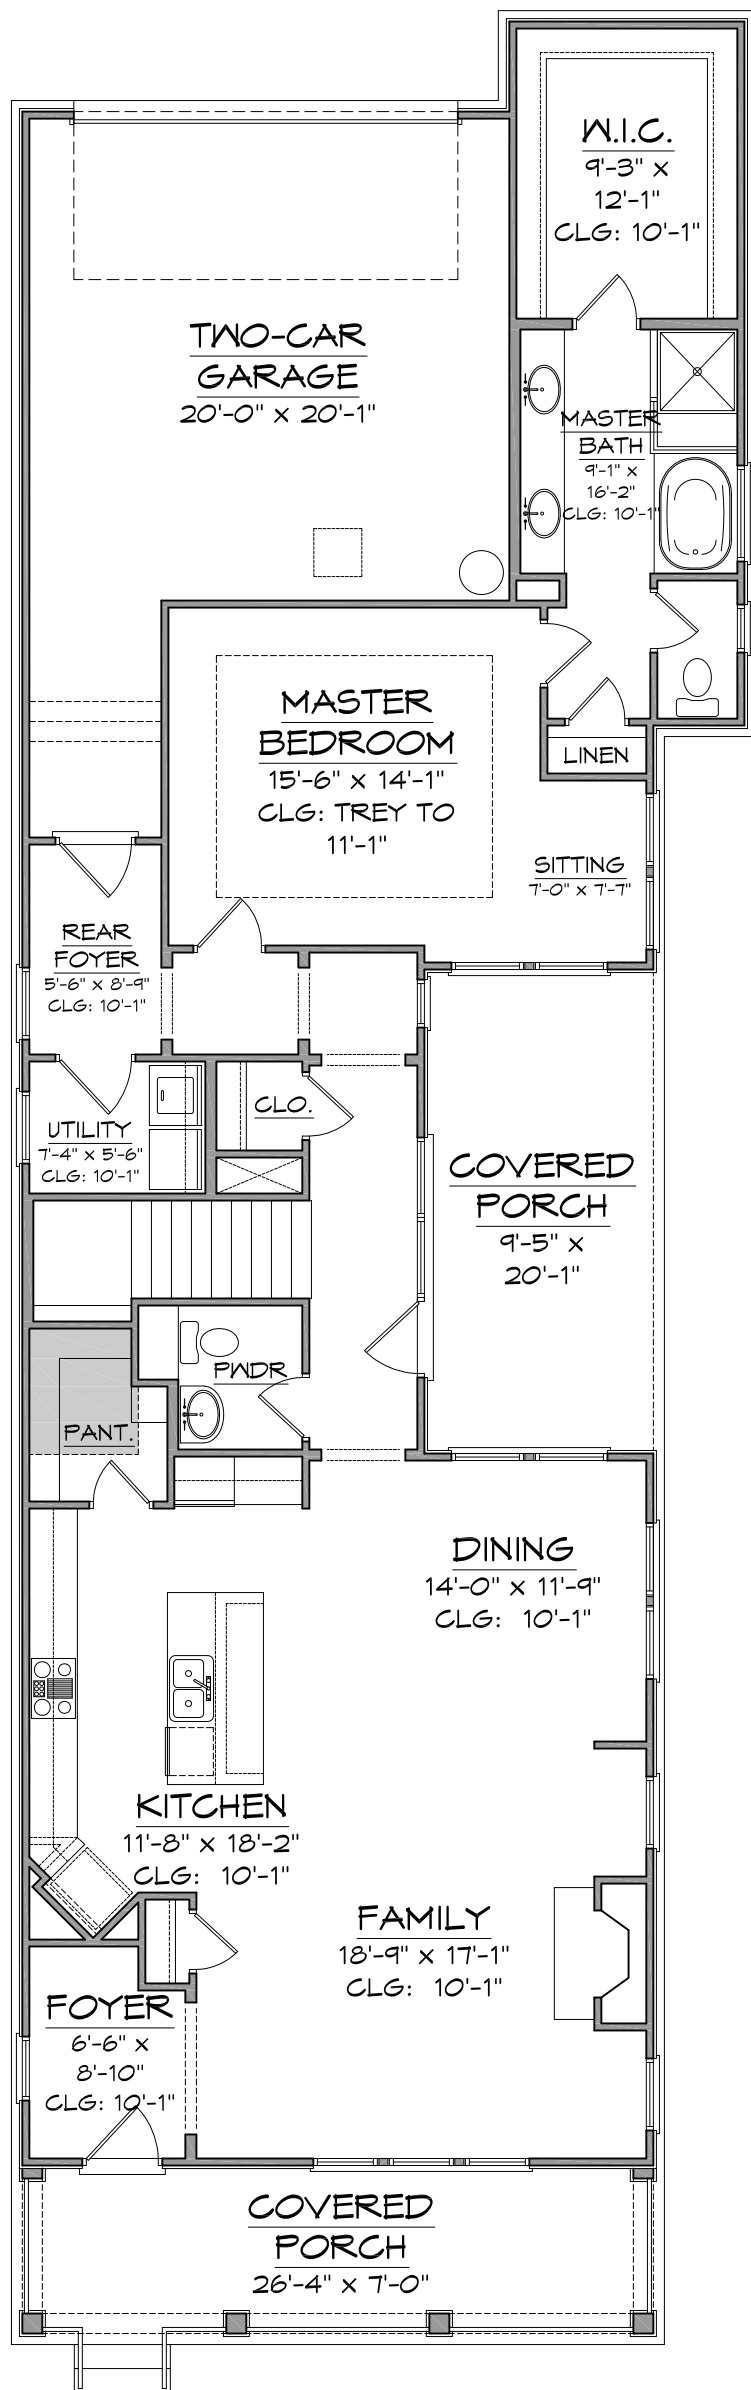

FRONT ELEVATION
LOT B-022 - PINE GROVE

OPTION A
BUILT-INS

MAIN LEVEL FLOOR PLAN

UPPER LEVEL FLOOR PLAN

RIGHT ELEVATION

LEFT ELEVATION

REAR ELEVATION