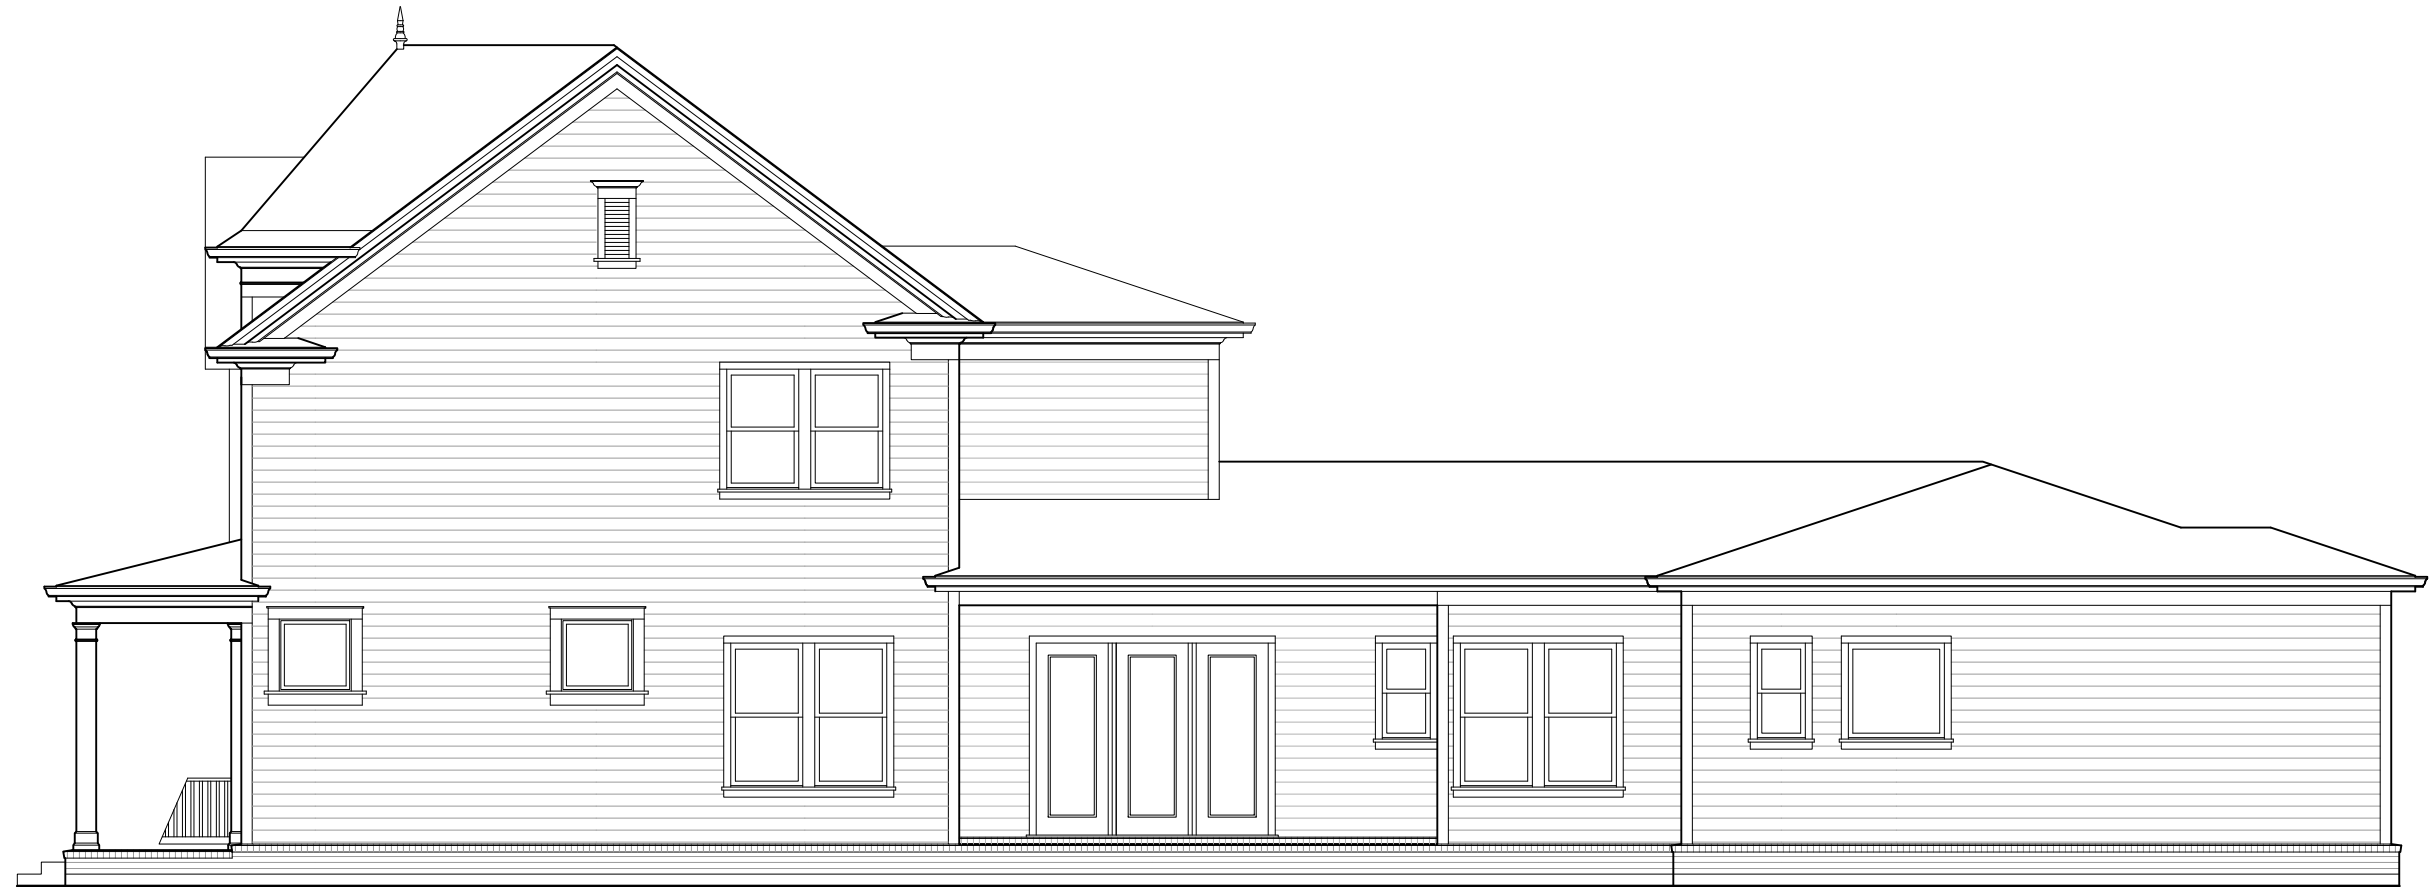

FRONT ELEVATION
LOT B-022 - PINE GROVE

OPTION A
BUILT-INS

MAIN LEVEL FLOOR PLAN

UPPER LEVEL FLOOR PLAN

RIGHT ELEVATION

LEFT ELEVATION

REAR ELEVATION