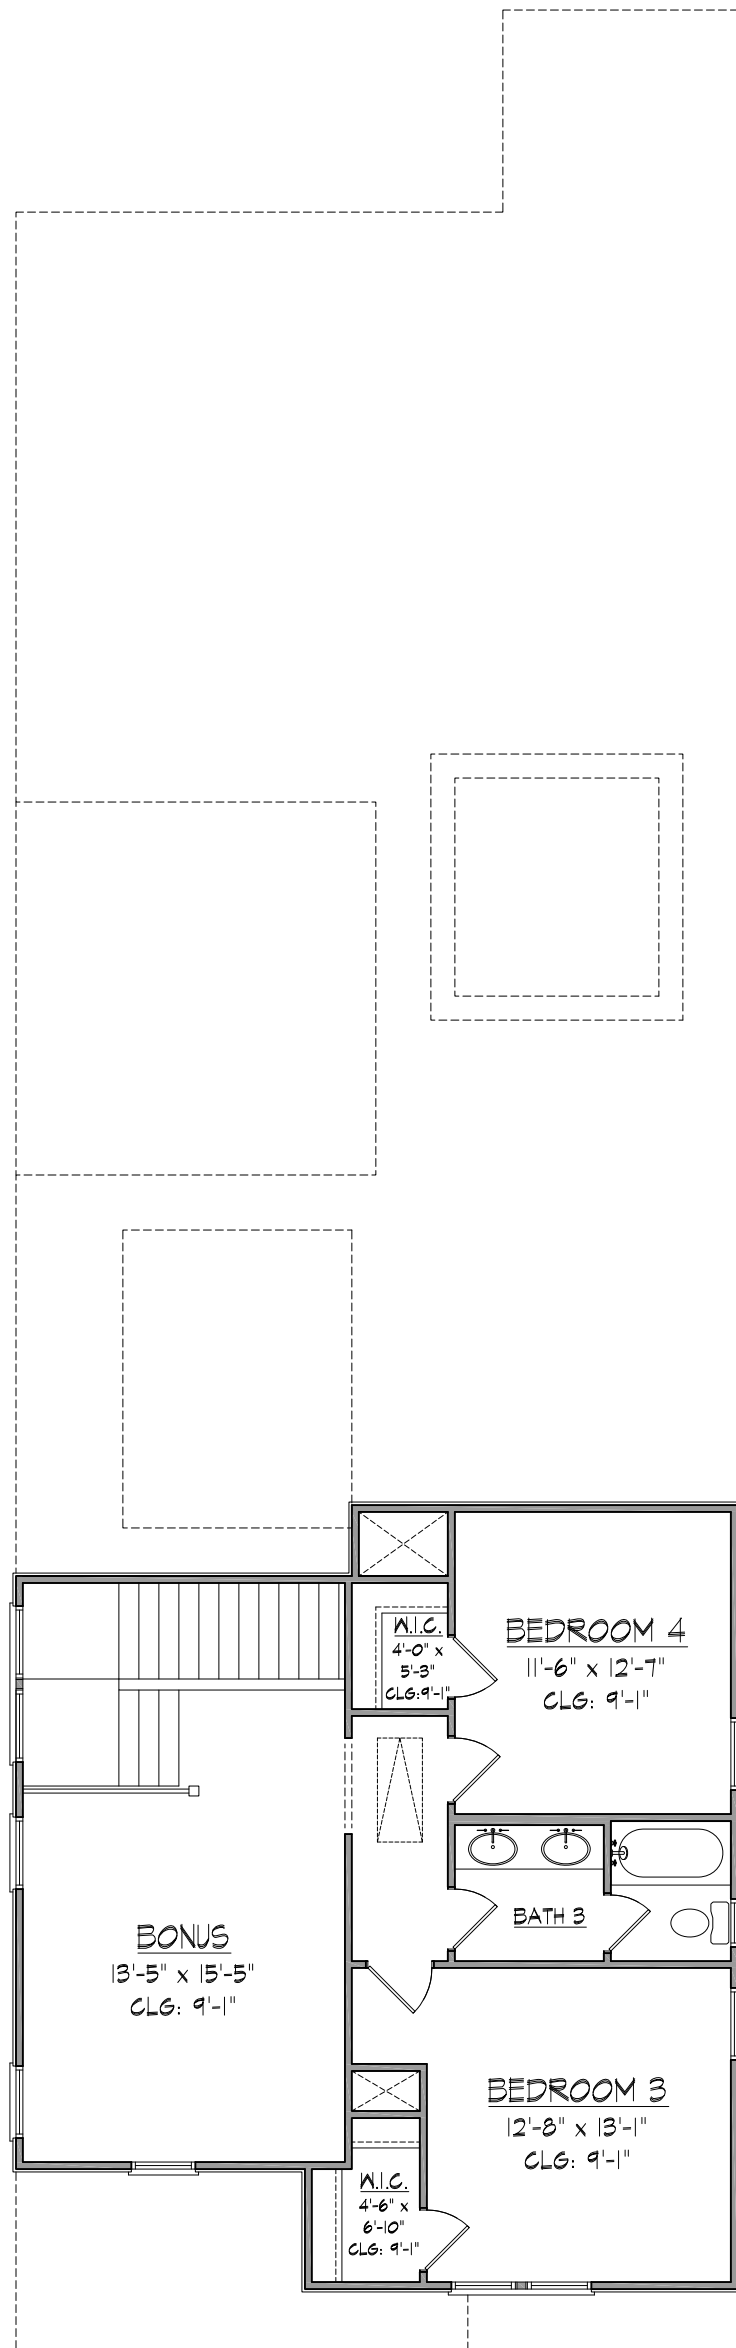

FRONT ELEVATION
LOT F-017 - HAYES

OPTION A
FAMILY RM. BUILT-IN

MAIN LEVEL FLOOR PLAN

UPPER LEVEL FLOOR PLAN

RIGHT ELEVATION

LEFT ELEVATION

REAR ELEVATION