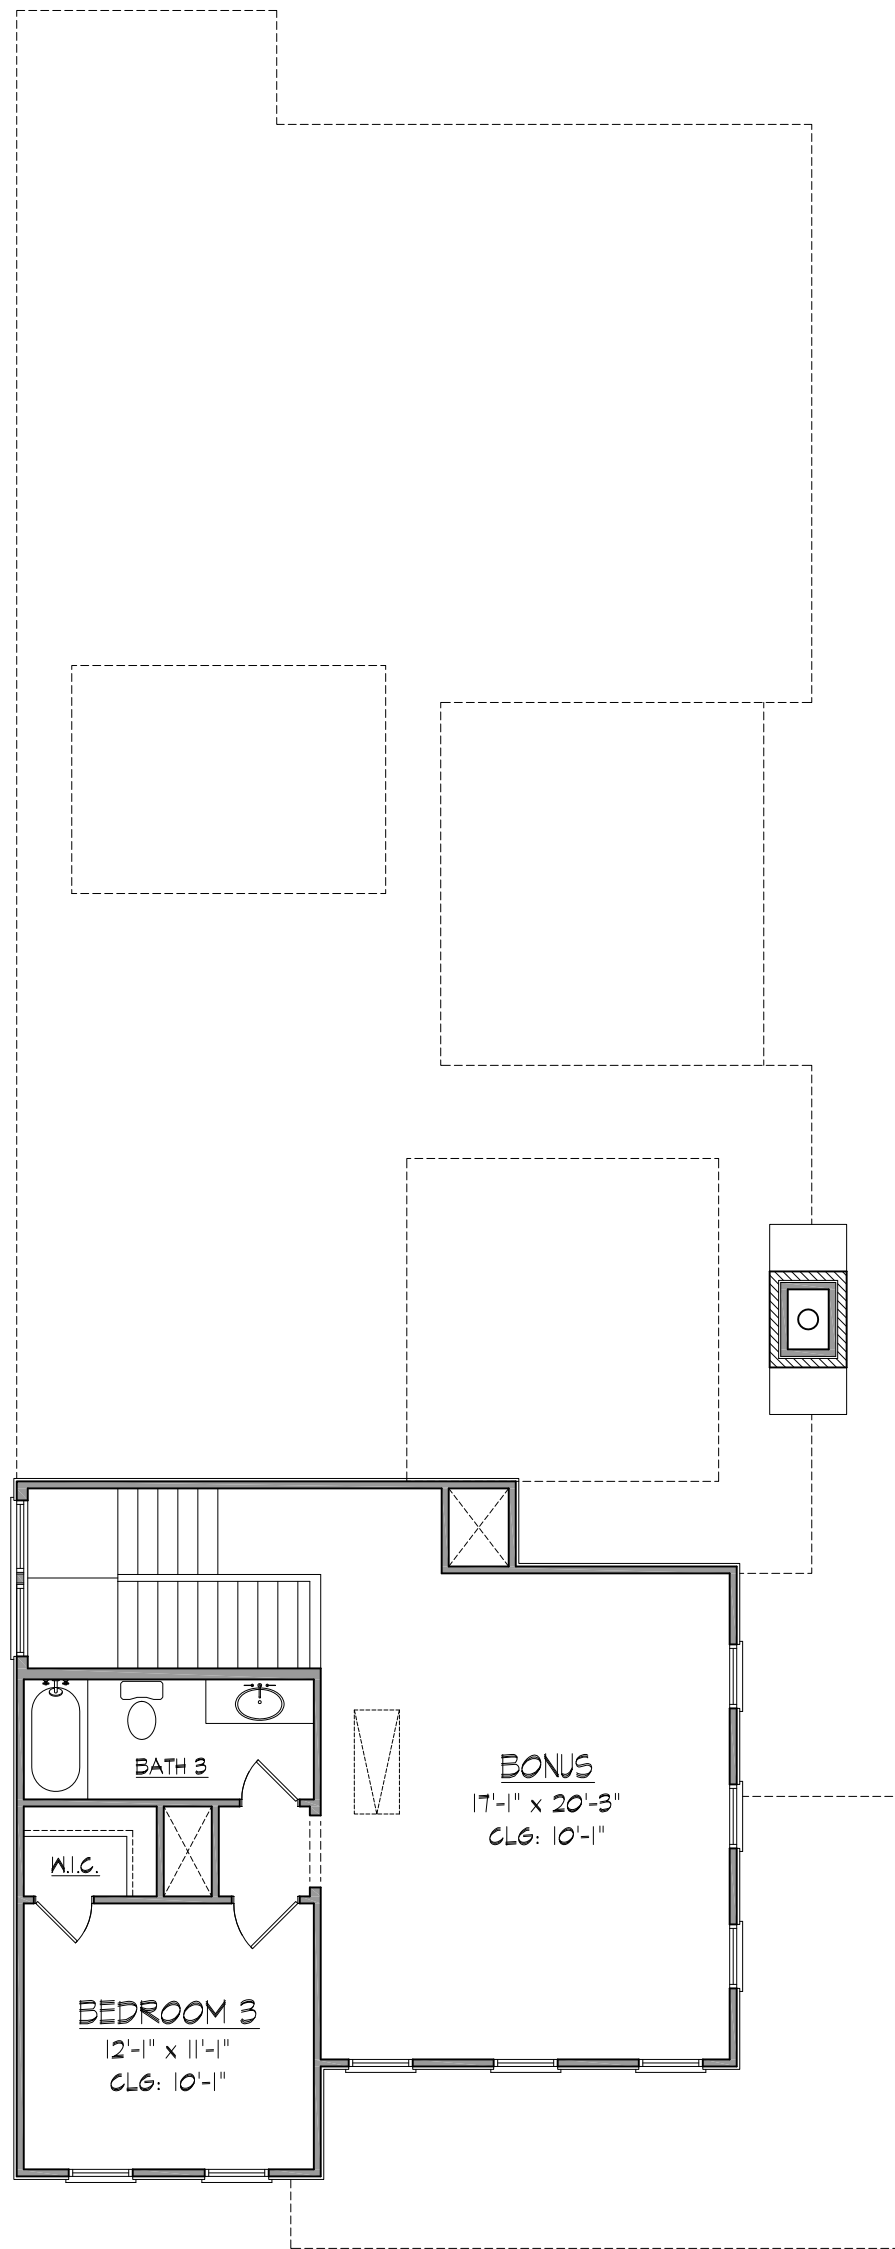

FRONT ELEVATION
LOT F-19 - MAGNOLIA SPRINGS

MAIN LEVEL FLOOR PLAN

UPPER LEVEL FLOOR PLAN

RIGHT ELEVATION

LEFT ELEVATION

REAR ELEVATION