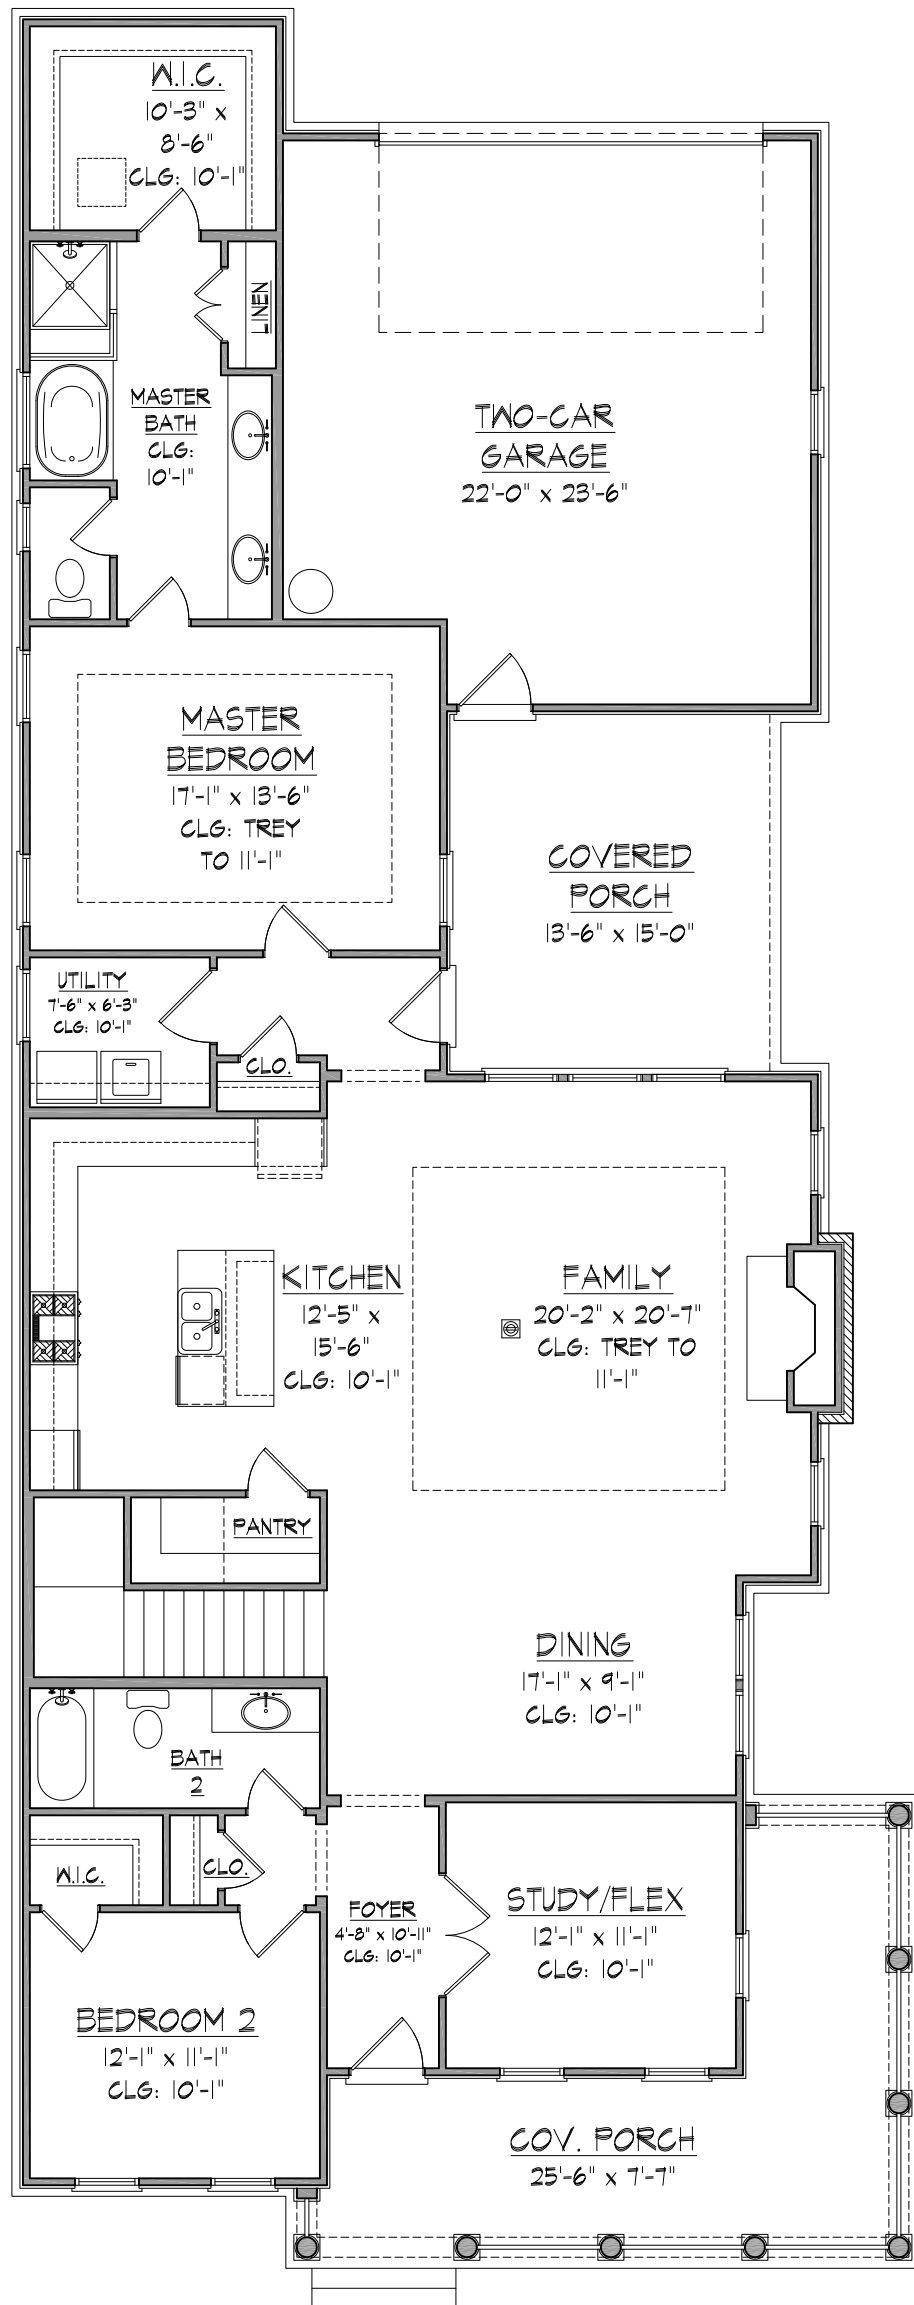

FRONT ELEVATION
LOT F-19 - MAGNOLIA SPRINGS

MAIN LEVEL FLOOR PLAN

UPPER LEVEL FLOOR PLAN

RIGHT ELEVATION

LEFT ELEVATION

REAR ELEVATION