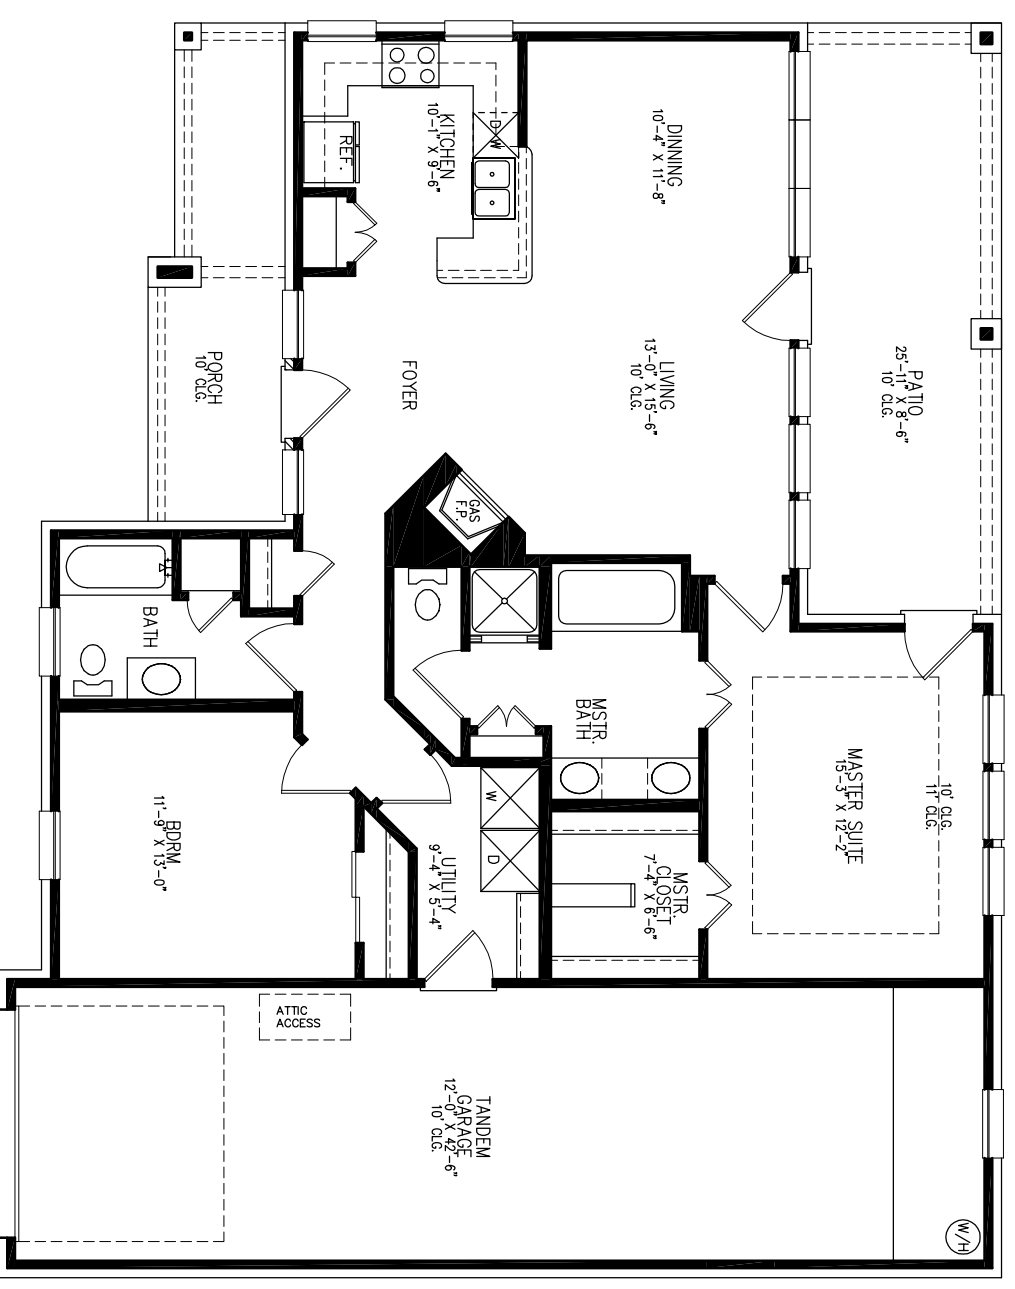

CLASSIC ••••• The Yellow Rose ••••• DESIGN

TOTAL A/C: 1325
GARAGE: 562
PORCH: 119
PATIO: 220
TOTAL AREA U/R: 2226

Floor plans subject to change without notice. Room sizes are approximate. 08-30-14

Fireside Custom Homes, LLC
5220 Spring Valley Road Ste: 204
Dallas, TX 75254-2489

CLASSIC The Yellow Rose DESIGN

TOTAL A/C: 1325
GARAGE: 562
PORCH: 119
PATIO: 220
TOTAL AREA U/R: 2226

Floor plans subject to change without notice. Room sizes are approximate. 08-30-14

Fireside Custom Homes, LLC
5220 Spring Valley Road Ste: 204
Dallas, TX 75254-2489

The Yellow Rose

CLASSIC DESIGN

CLASSIC DESIGN
 TOTAL A/C: 1325
 GARAGE: 562
 PORCH: 119
 PATIO: 220
 TOTAL AREA U/R: 2226

FLOOR PLAN

Floor plans subject to change without notice. Room sizes are approximate. 08-30-14