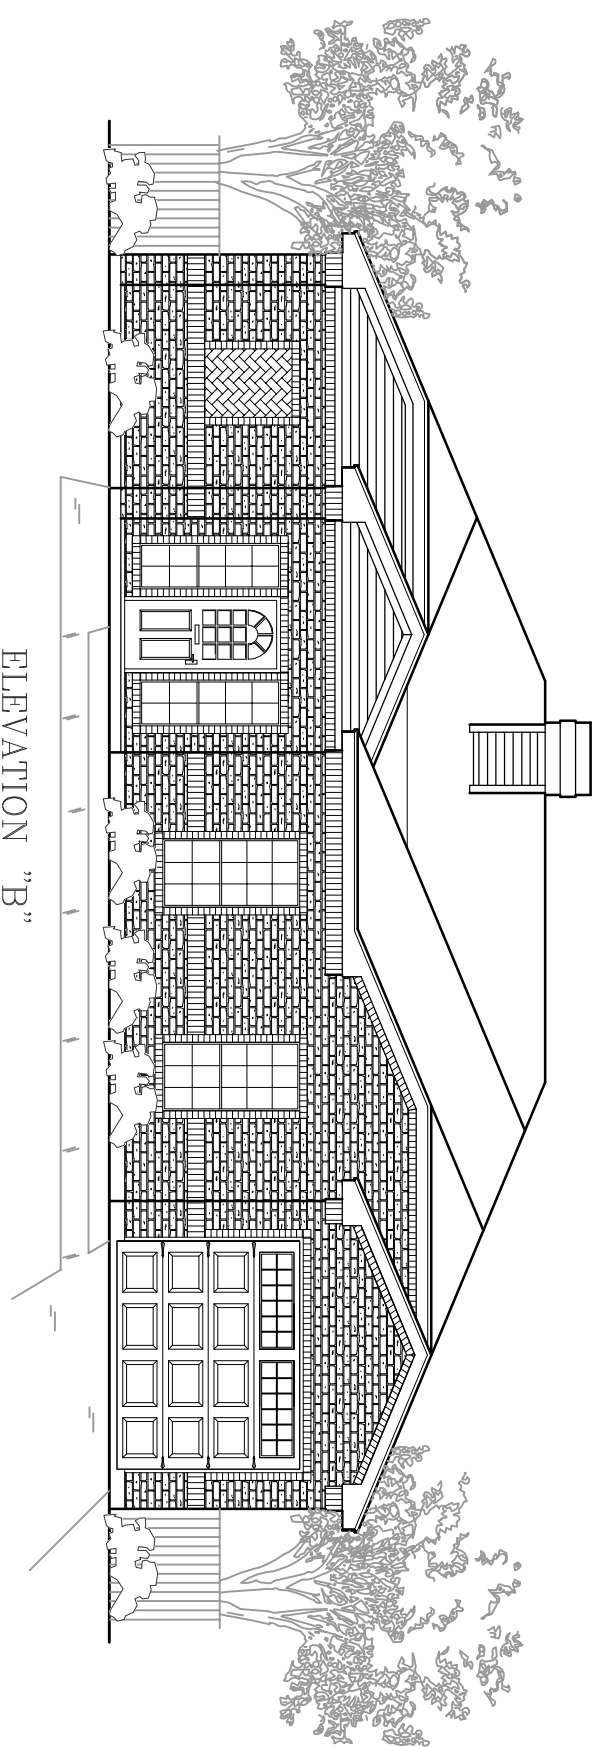

CLASSIC ••••• The Yellow Rose ••••• DESIGN

TOTAL A/C: 1325
GARAGE: 562
PORCH: 119
PATIO: 220
TOTAL AREA U/R: 2226

Floor plans subject to change without notice. Room sizes are approximate. 08-30-14

Fireside Custom Homes, LLC
5220 Spring Valley Road Ste: 204
Dallas, TX 75254-2489

CLASSIC The Yellow Rose DESIGN

TOTAL A/C: 1325
GARAGE: 562
PORCH: 119
PATIO: 220
TOTAL AREA U/R: 2226

Floor plans subject to change without notice. Room sizes are approximate. 08-30-14

Fireside Custom Homes, LLC
5220 Spring Valley Road Ste: 204
Dallas, TX 75254-2489

The Yellow Rose

CLASSIC DESIGN

CLASSIC DESIGN
 TOTAL A/C: 1325
 GARAGE: 562
 PORCH: 119
 PATIO: 220
 TOTAL AREA U/R: 2226

FLOOR PLAN

Floor plans subject to change without notice. Room sizes are approximate. 08-30-14