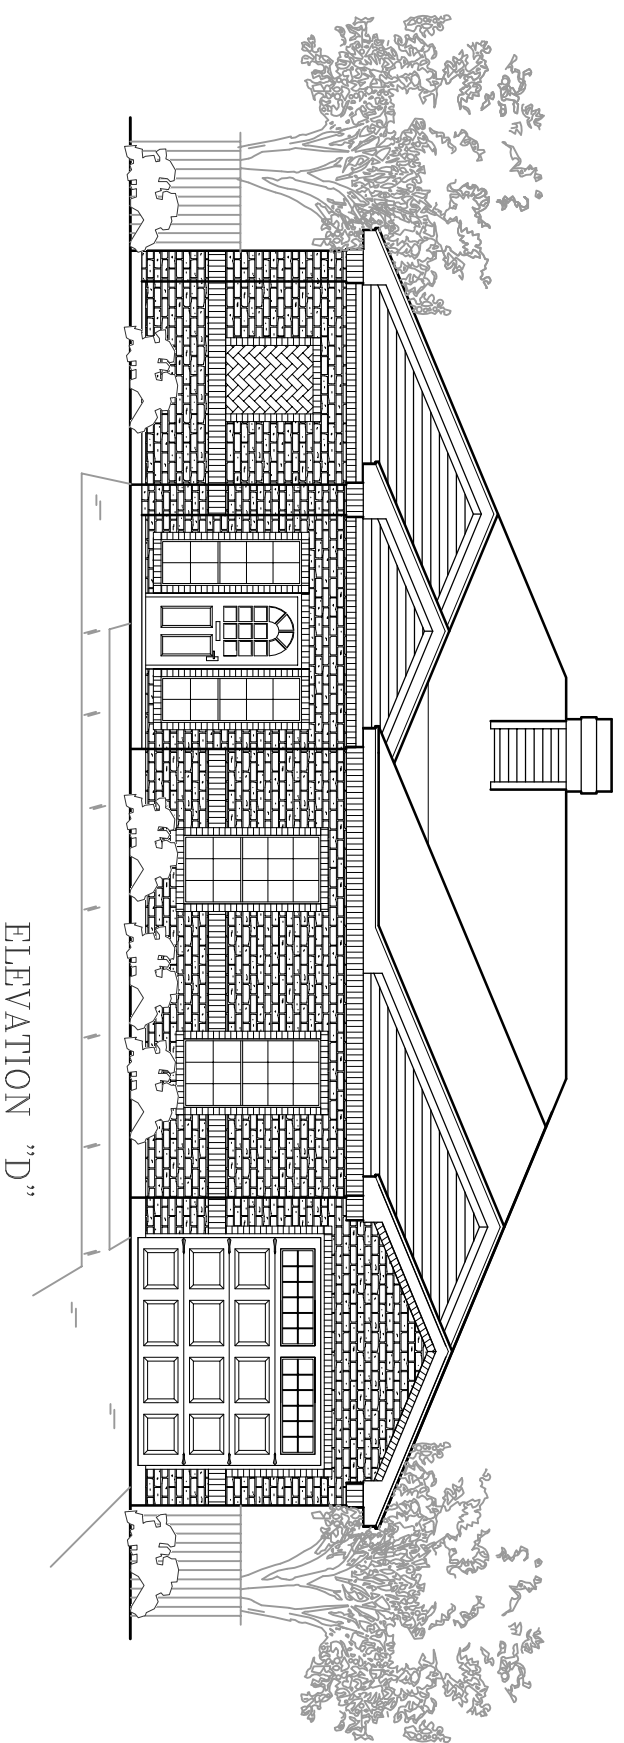

CLASSIC ••••• The Yellow Rose ••••• DESIGN

TOTAL A/C: 1325
GARAGE: 562
PORCH: 119
PATIO: 220
TOTAL AREA U/R: 2226

Floor plans subject to change without notice. Room sizes are approximate. 08-30-14

Fireside Custom Homes, LLC
5220 Spring Valley Road Ste: 204
Dallas, TX 75254-2489

CLASSIC The Yellow Rose DESIGN

TOTAL A/C: 1325
GARAGE: 562
PORCH: 119
PATIO: 220
TOTAL AREA U/R: 2226

Floor plans subject to change without notice. Room sizes are approximate. 08-30-14

Fireside Custom Homes, LLC
5220 Spring Valley Road Ste: 204
Dallas, TX 75254-2489

The Yellow Rose

CLASSIC DESIGN

CLASSIC DESIGN
 TOTAL A/C: 1325
 GARAGE: 562
 PORCH: 119
 PATIO: 220
 TOTAL AREA U/R: 2226

FLOOR PLAN

Floor plans subject to change without notice. Room sizes are approximate. 08-30-14