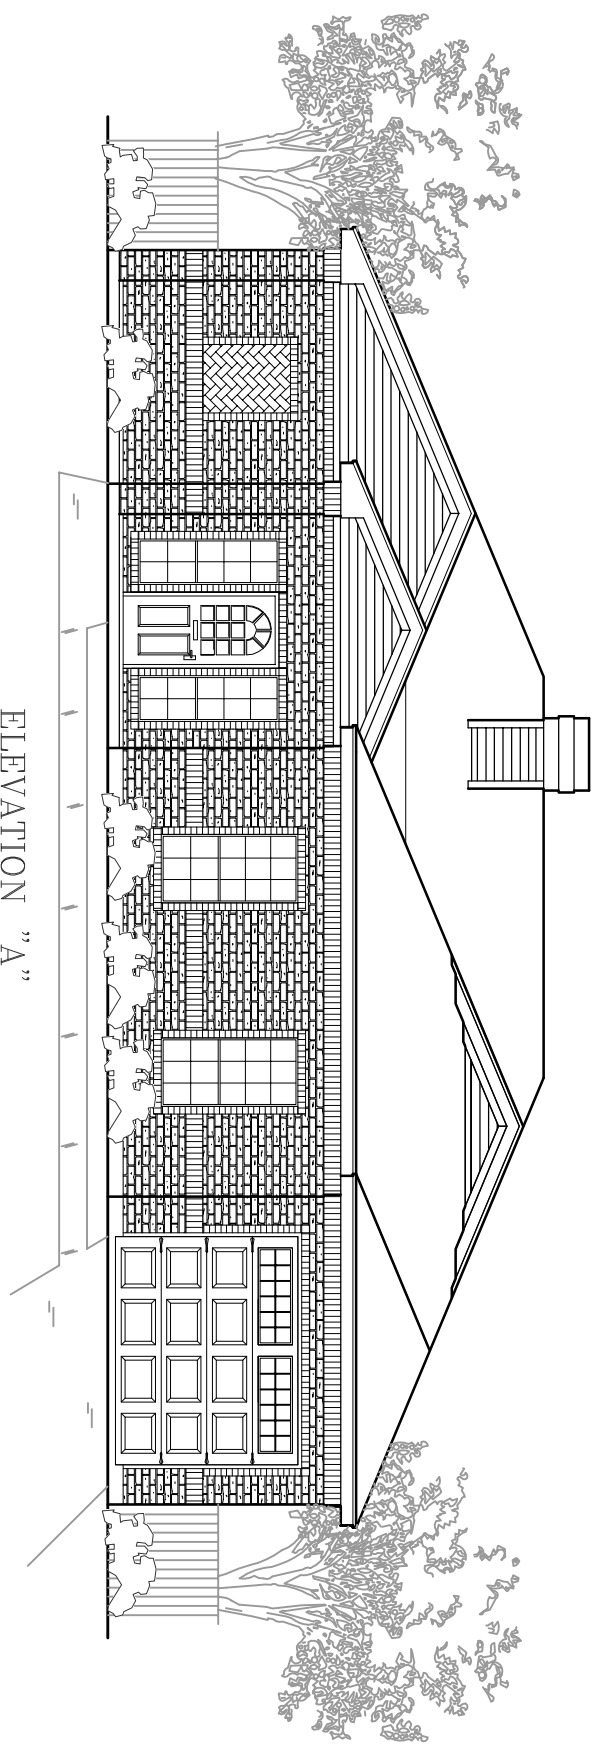

CLASSIC ••••• The Yellow Rose ••••• DESIGN

TOTAL A/C: 1325
GARAGE: 562
PORCH: 119
PATIO: 220
TOTAL AREA U/R: 2226

Floor plans subject to change without notice. Room sizes are approximate. 08-30-14

Fireside Custom Homes, LLC
5220 Spring Valley Road Ste: 204
Dallas, TX 75254-2489

CLASSIC The Yellow Rose DESIGN

TOTAL A/C: 1325
GARAGE: 562
PORCH: 119
PATIO: 220
TOTAL AREA U/R: 2226

Floor plans subject to change without notice. Room sizes are approximate. 08-30-14

Fireside Custom Homes, LLC
5220 Spring Valley Road Ste: 204
Dallas, TX 75254-2489

The Yellow Rose

CLASSIC DESIGN

CLASSIC DESIGN
 TOTAL A/C: 1325
 GARAGE: 562
 PORCH: 119
 PATIO: 220
 TOTAL AREA U/R: 2226

FLOOR PLAN

Floor plans subject to change without notice. Room sizes are approximate. 08-30-14