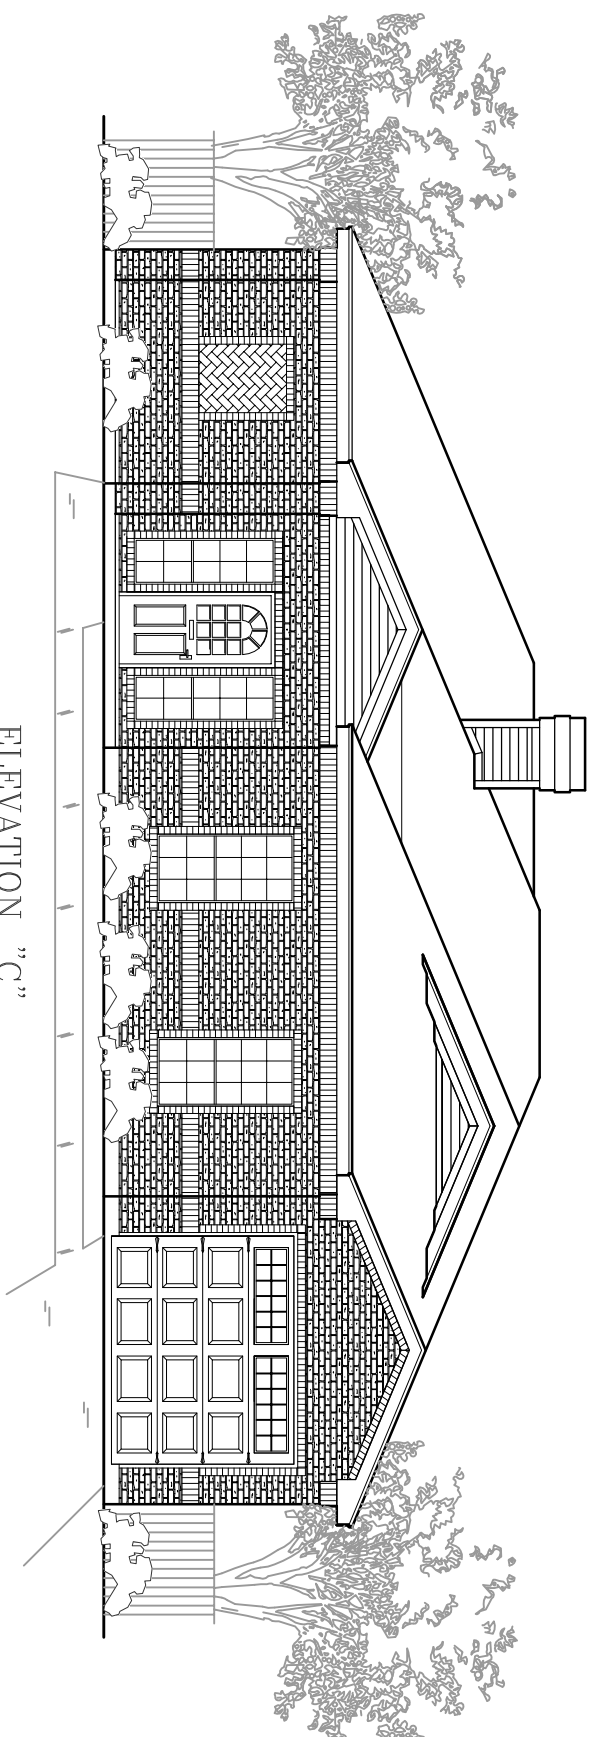

CLASSIC ••••• The Yellow Rose ••••• DESIGN

TOTAL A/C: 1325
GARAGE: 562
PORCH: 119
PATIO: 220
TOTAL AREA U/R: 2226

Floor plans subject to change without notice. Room sizes are approximate. 08-30-14

Fireside Custom Homes, LLC
5220 Spring Valley Road Ste: 204
Dallas, TX 75254-2489

CLASSIC The Yellow Rose DESIGN

TOTAL A/C: 1325
GARAGE: 562
PORCH: 119
PATIO: 220
TOTAL AREA U/R: 2226

Floor plans subject to change without notice. Room sizes are approximate. 08-30-14

Fireside Custom Homes, LLC
5220 Spring Valley Road Ste: 204
Dallas, TX 75254-2489

The Yellow Rose

CLASSIC DESIGN

CLASSIC DESIGN
 TOTAL A/C: 1325
 GARAGE: 562
 PORCH: 119
 PATIO: 220
 TOTAL AREA U/R: 2226

FLOOR PLAN

Floor plans subject to change without notice. Room sizes are approximate. 08-30-14