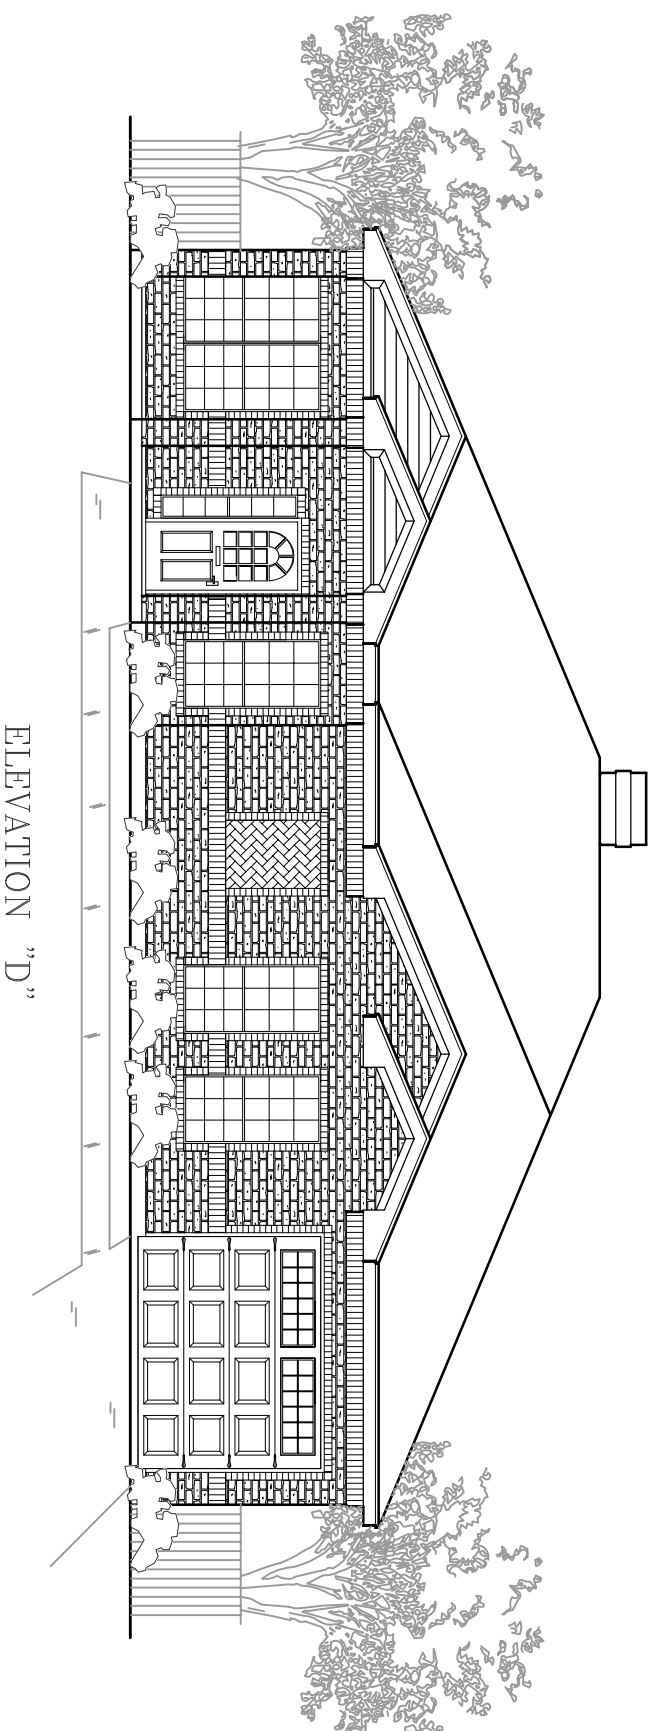

The Texan

CLASSIC DESIGN

TOTAL A/C: 1675
GARAGE: 599
PORCH: 122
PATIO: 145
TOTAL AREA U/R: 2541

Floor plans subject to change without notice. Room sizes are approximate. 08-30-14

Fireside Custom Homes, LLC

5220 Spring Valley Road Ste: 204
Dallas, TX 75254-2489

The Texan

CLASSIC DESIGN

TOTAL A/C: 1675
GARAGE: 599
PORCH: 122
PATIO: 145
TOTAL AREA U/R: 2541

Floor plans subject to change without notice. Room sizes are approximate. 08-30-14

Fireside Custom Homes, LLC
5220 Spring Valley Road Ste: 204
Dallas, TX 75254-2489

The Texan

CLASSIC DESIGN

TOTAL A/C: 1675
 GARAGE: 599
 PORCH: 122
 PATIO: 145
 TOTAL AREA U/R: 2541

FLOOR PLAN

Floor plans subject to change without notice. Room sizes are approximate. 08-30-14