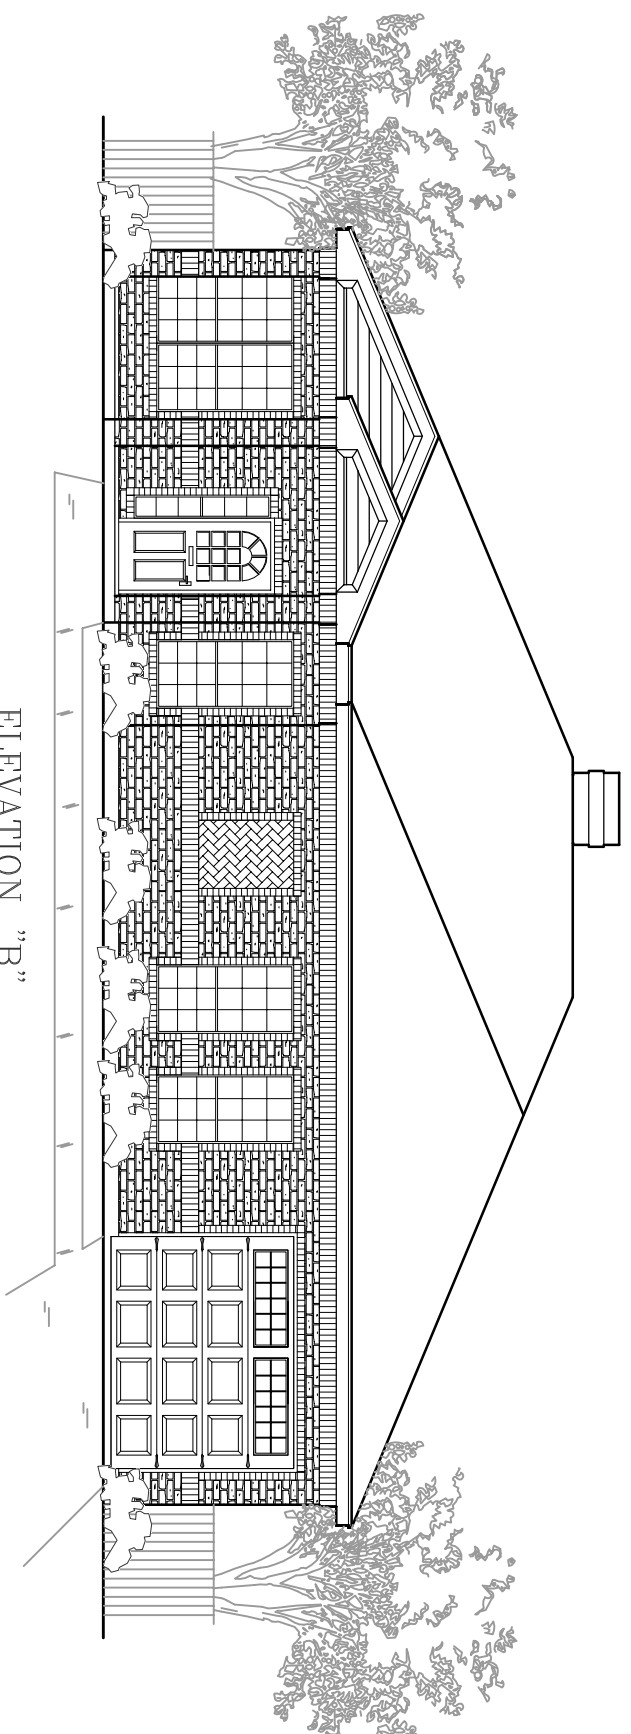

The Texan

CLASSIC DESIGN

TOTAL A/C: 1675
GARAGE: 599
PORCH: 122
PATIO: 145
TOTAL AREA U/R: 2541

Floor plans subject to change without notice. Room sizes are approximate. 08-30-14

Fireside Custom Homes, LLC

5220 Spring Valley Road Ste: 204
Dallas, TX 75254-2489

The Texan

CLASSIC DESIGN

TOTAL A/C: 1675
GARAGE: 599
PORCH: 122
PATIO: 145
TOTAL AREA U/R: 2541

Floor plans subject to change without notice. Room sizes are approximate. 08-30-14

Fireside Custom Homes, LLC
5220 Spring Valley Road Ste: 204
Dallas, TX 75254-2489

The Texan

CLASSIC DESIGN

TOTAL A/C: 1675
 GARAGE: 599
 PORCH: 122
 PATIO: 145
 TOTAL AREA U/R: 2541

FLOOR PLAN

Floor plans subject to change without notice. Room sizes are approximate. 08-30-14