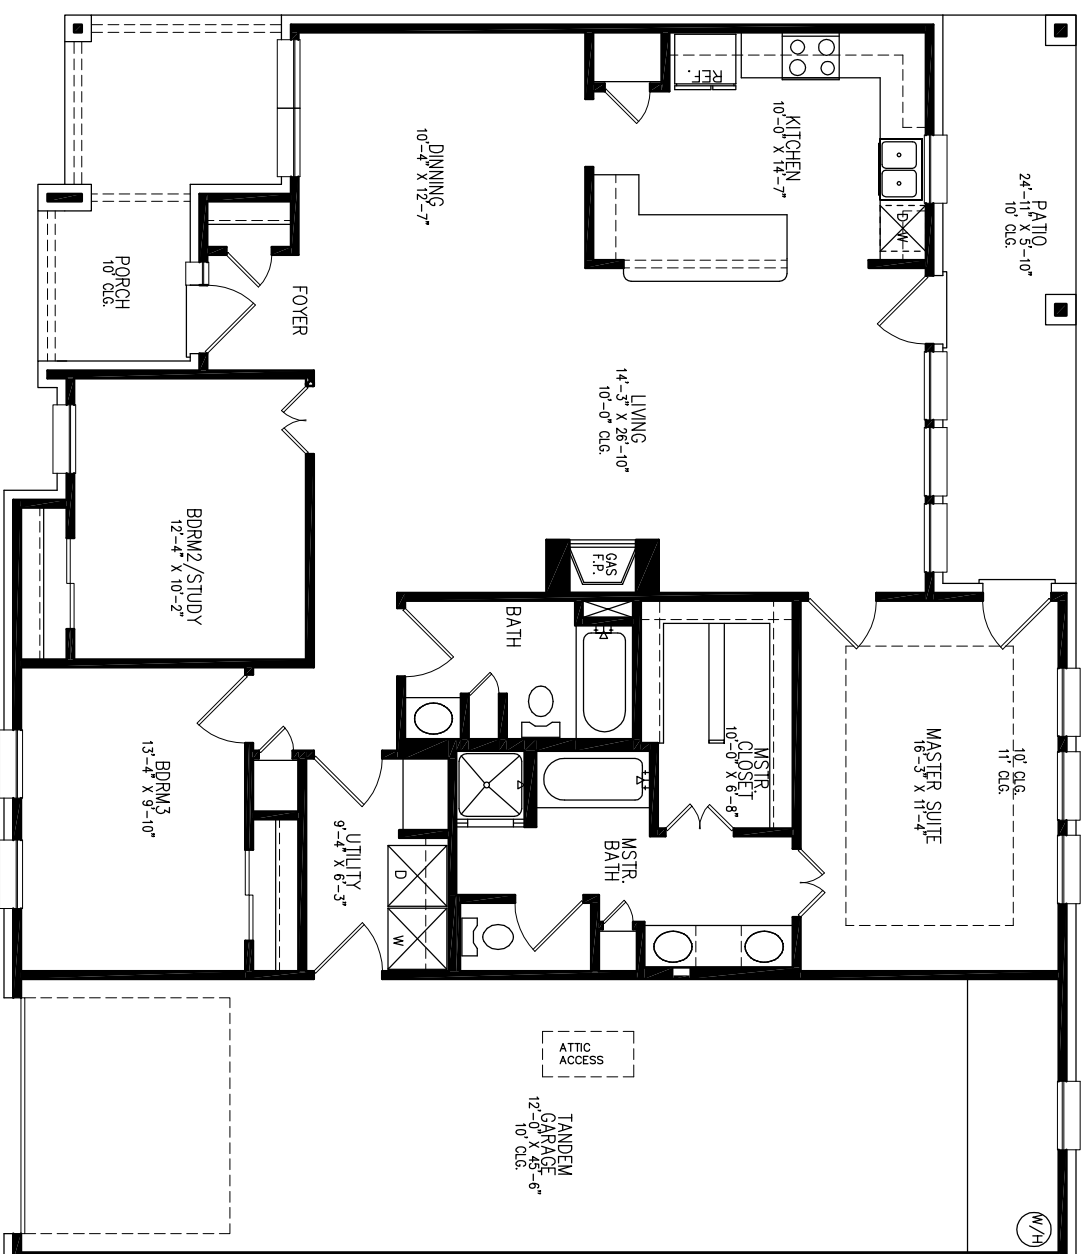

The Texan

CLASSIC DESIGN

TOTAL A/C: 1675
GARAGE: 599
PORCH: 122
PATIO: 145
TOTAL AREA U/R: 2541

Floor plans subject to change without notice. Room sizes are approximate. 08-30-14

Fireside Custom Homes, LLC

5220 Spring Valley Road Ste: 204
Dallas, TX 75254-2489

The Texan

CLASSIC DESIGN

TOTAL A/C: 1675
GARAGE: 599
PORCH: 122
PATIO: 145
TOTAL AREA U/R: 2541

Floor plans subject to change without notice. Room sizes are approximate. 08-30-14

Fireside Custom Homes, LLC
5220 Spring Valley Road Ste: 204
Dallas, TX 75254-2489

The Texan

CLASSIC DESIGN

TOTAL A/C: 1675
 GARAGE: 599
 PORCH: 122
 PATIO: 145
 TOTAL AREA U/R: 2541

FLOOR PLAN

Floor plans subject to change without notice. Room sizes are approximate. 08-30-14