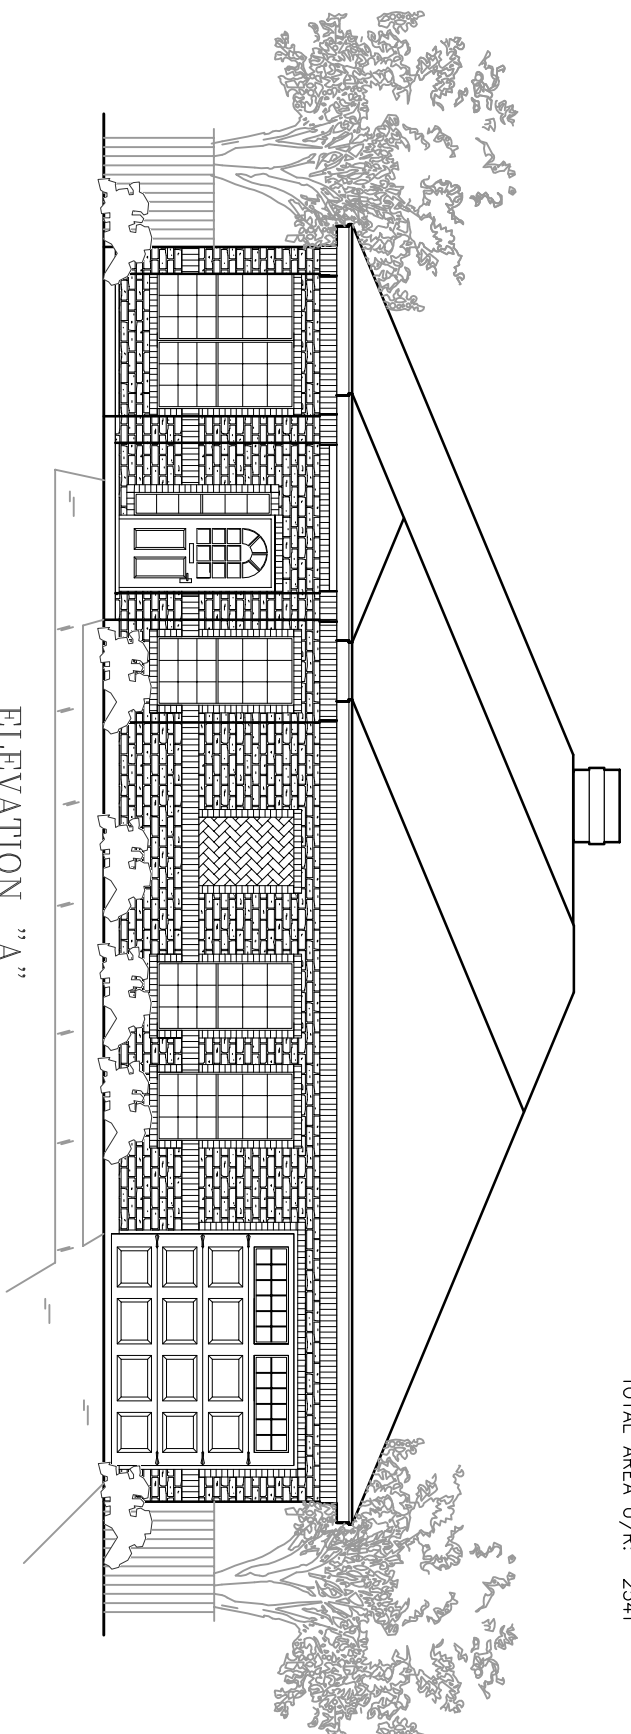

The Texan

CLASSIC DESIGN

TOTAL A/C: 1675
GARAGE: 599
PORCH: 122
PATIO: 145
TOTAL AREA U/R: 2541

Floor plans subject to change without notice. Room sizes are approximate. 08-30-14

Fireside Custom Homes, LLC

5220 Spring Valley Road Ste: 204
Dallas, TX 75254-2489

The Texan

CLASSIC DESIGN

TOTAL A/C: 1675
GARAGE: 599
PORCH: 122
PATIO: 145
TOTAL AREA U/R: 2541

Floor plans subject to change without notice. Room sizes are approximate. 08-30-14

Fireside Custom Homes, LLC
5220 Spring Valley Road Ste: 204
Dallas, TX 75254-2489

The Texan

CLASSIC DESIGN

TOTAL A/C: 1675
 GARAGE: 599
 PORCH: 122
 PATIO: 145
 TOTAL AREA U/R: 2541

FLOOR PLAN

Floor plans subject to change without notice. Room sizes are approximate. 08-30-14