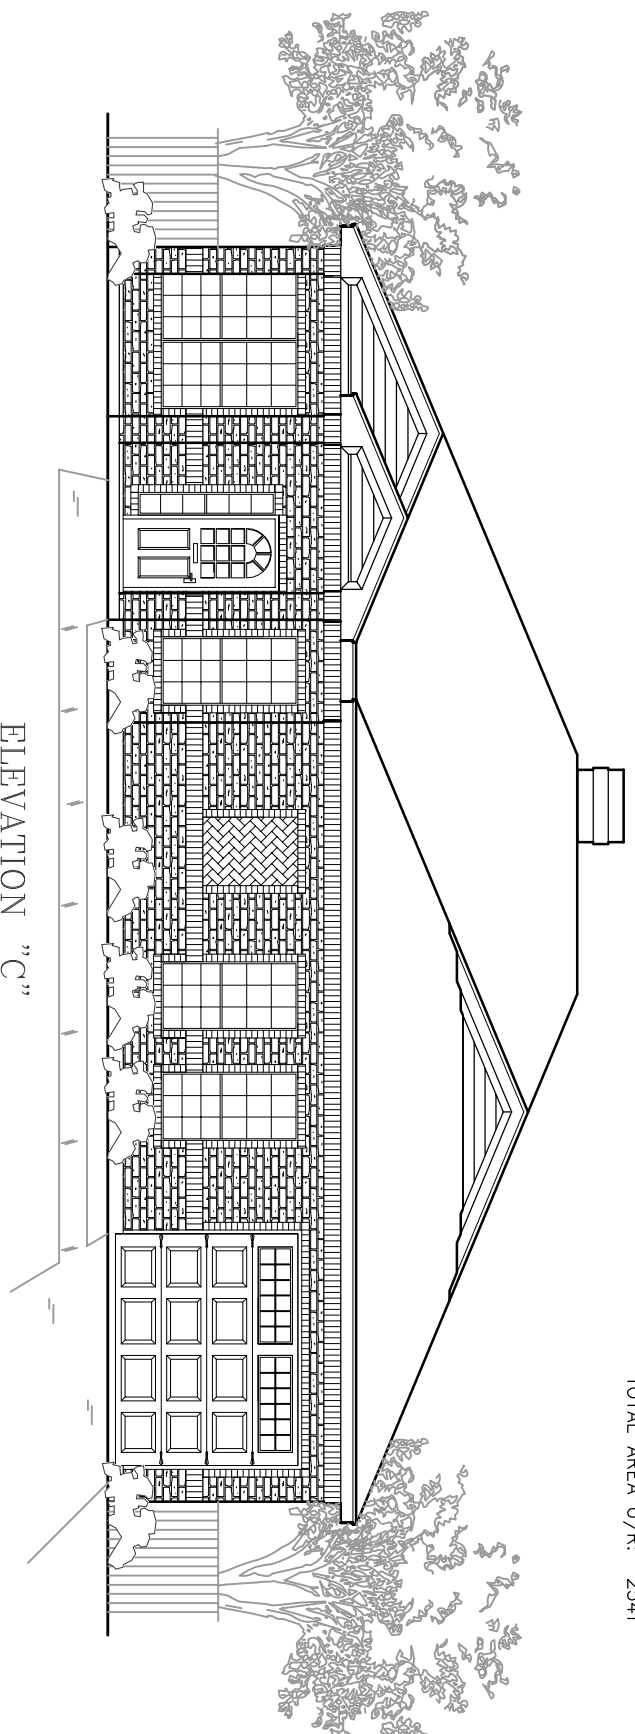

The Texan

CLASSIC DESIGN

TOTAL A/C: 1675
GARAGE: 599
PORCH: 122
PATIO: 145
TOTAL AREA U/R: 2541

Floor plans subject to change without notice. Room sizes are approximate. 08-30-14

Fireside Custom Homes, LLC

5220 Spring Valley Road Ste: 204
Dallas, TX 75254-2489

The Texan

CLASSIC DESIGN

TOTAL A/C: 1675
GARAGE: 599
PORCH: 122
PATIO: 145
TOTAL AREA U/R: 2541

Floor plans subject to change without notice. Room sizes are approximate. 08-30-14

Fireside Custom Homes, LLC
5220 Spring Valley Road Ste: 204
Dallas, TX 75254-2489

The Texan

CLASSIC DESIGN

TOTAL A/C: 1675
 GARAGE: 599
 PORCH: 122
 PATIO: 145
 TOTAL AREA U/R: 2541

FLOOR PLAN

Floor plans subject to change without notice. Room sizes are approximate. 08-30-14