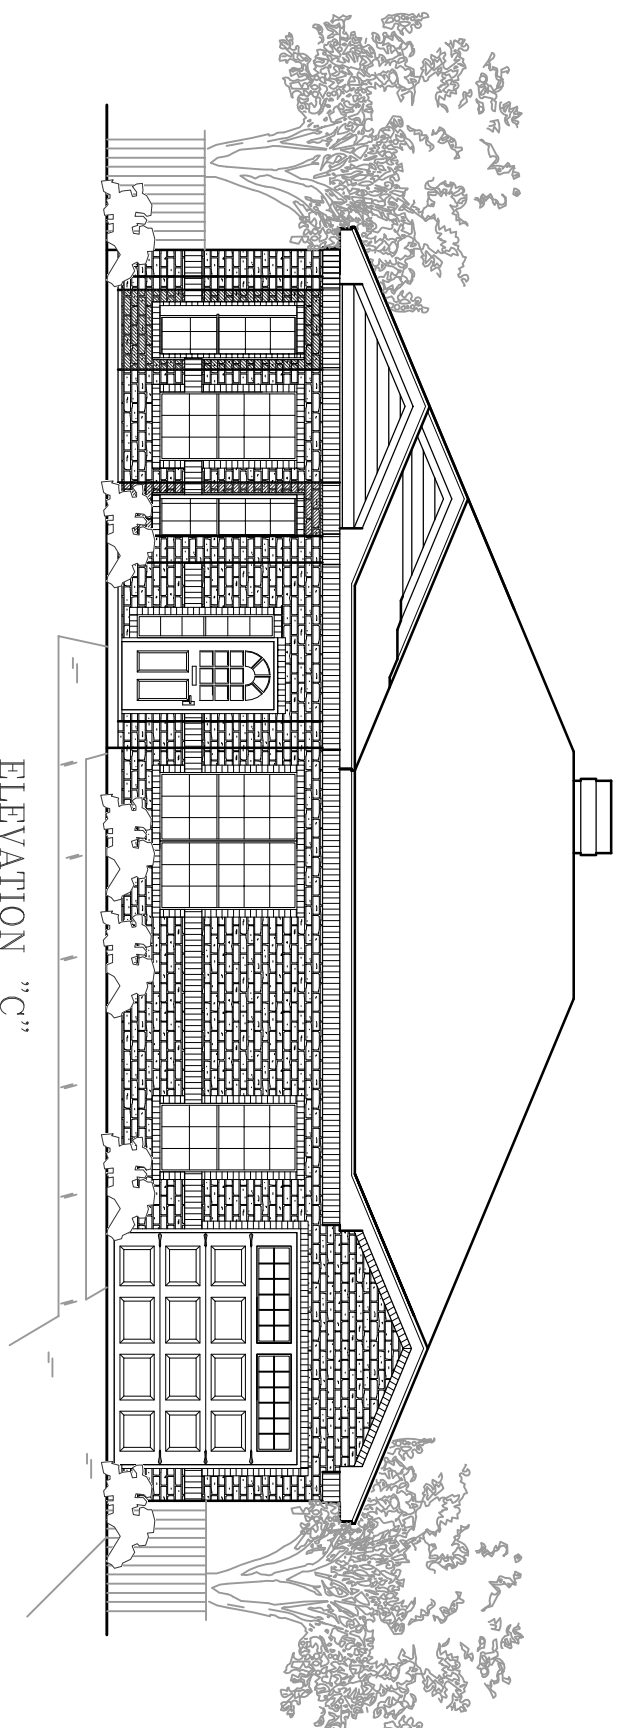

The Lone Star

DESIGN

CLASSIC
TOTAL A/C: 1841
GARAGE: 561
PORCH: 119
PATIO: 117
TOTAL AREA U/R: 2438

Floor plans subject to change without notice. Room sizes are approximate. 08-30-14

Fireside Custom Homes, LLC
5220 Spring Valley Road Ste: 204
Dallas, TX 75254-2489

The Lone Star

DESIGN

CLASSIC
 TOTAL A/C: 1841
 GARAGE: 561
 PORCH: 119
 PATIO: 117
 TOTAL AREA U/R: 2438

FLOOR PLAN

Floor plans subject to change without notice. Room sizes are approximate. 08-30-14

Fireside Custom Homes, LLC
 5220 Spring Valley Road Ste: 204
 Dallas, TX 75254-2489