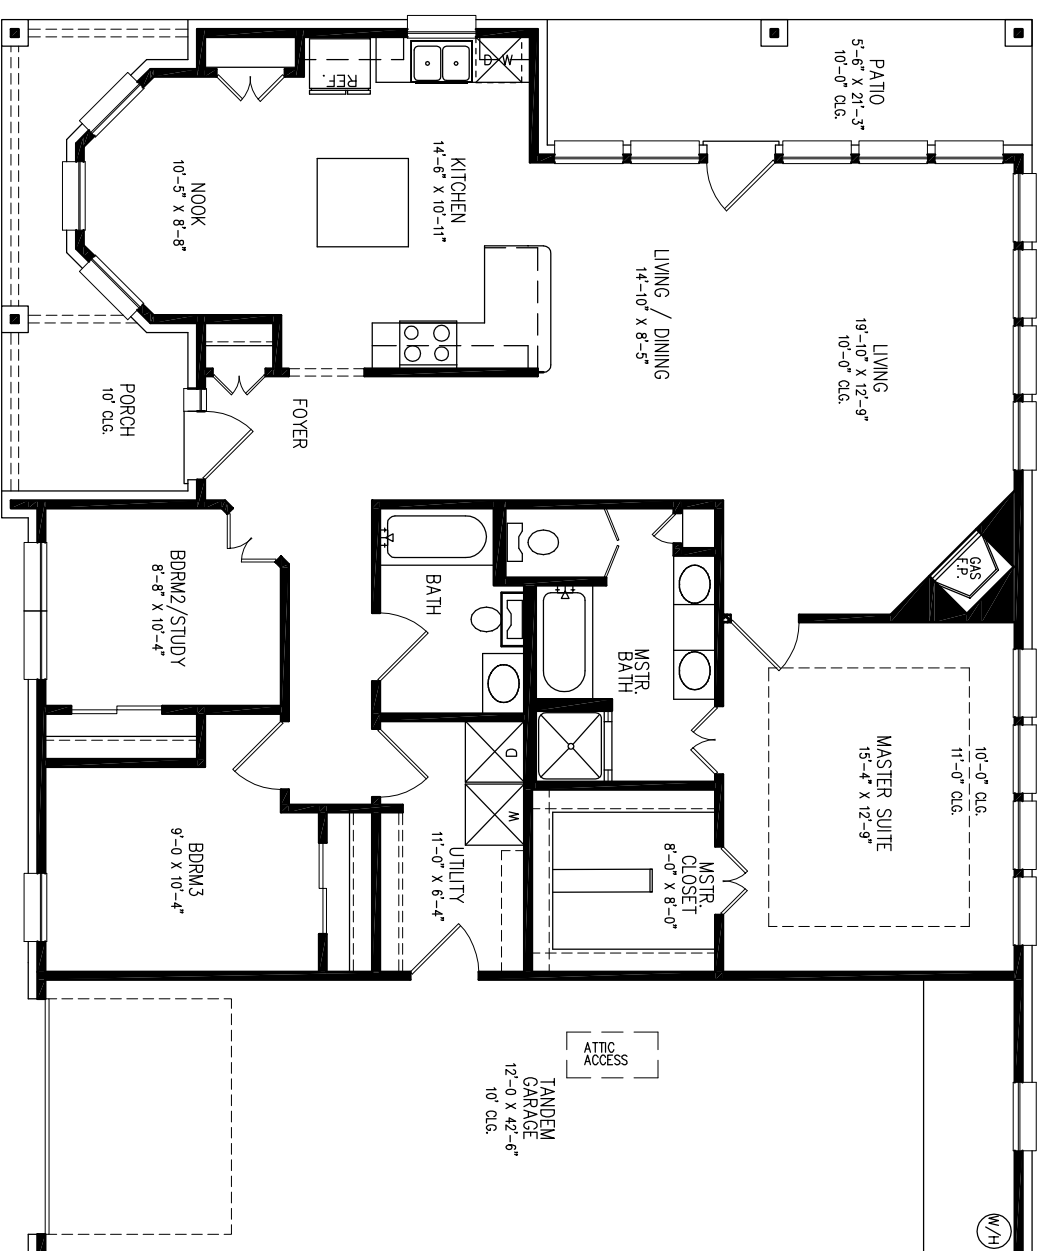

The Lone Star

DESIGN

CLASSIC
TOTAL A/C: 1841
GARAGE: 561
PORCH: 119
PATIO: 117
TOTAL AREA U/R: 2438

Floor plans subject to change without notice. Room sizes are approximate. 08-30-14

Fireside Custom Homes, LLC
5220 Spring Valley Road Ste: 204
Dallas, TX 75254-2489

The Lone Star

DESIGN

CLASSIC
 TOTAL A/C: 1841
 GARAGE: 561
 PORCH: 119
 PATIO: 117
 TOTAL AREA U/R: 2438

FLOOR PLAN

Floor plans subject to change without notice. Room sizes are approximate. 08-30-14

Fireside Custom Homes, LLC
 5220 Spring Valley Road Ste: 204
 Dallas, TX 75254-2489