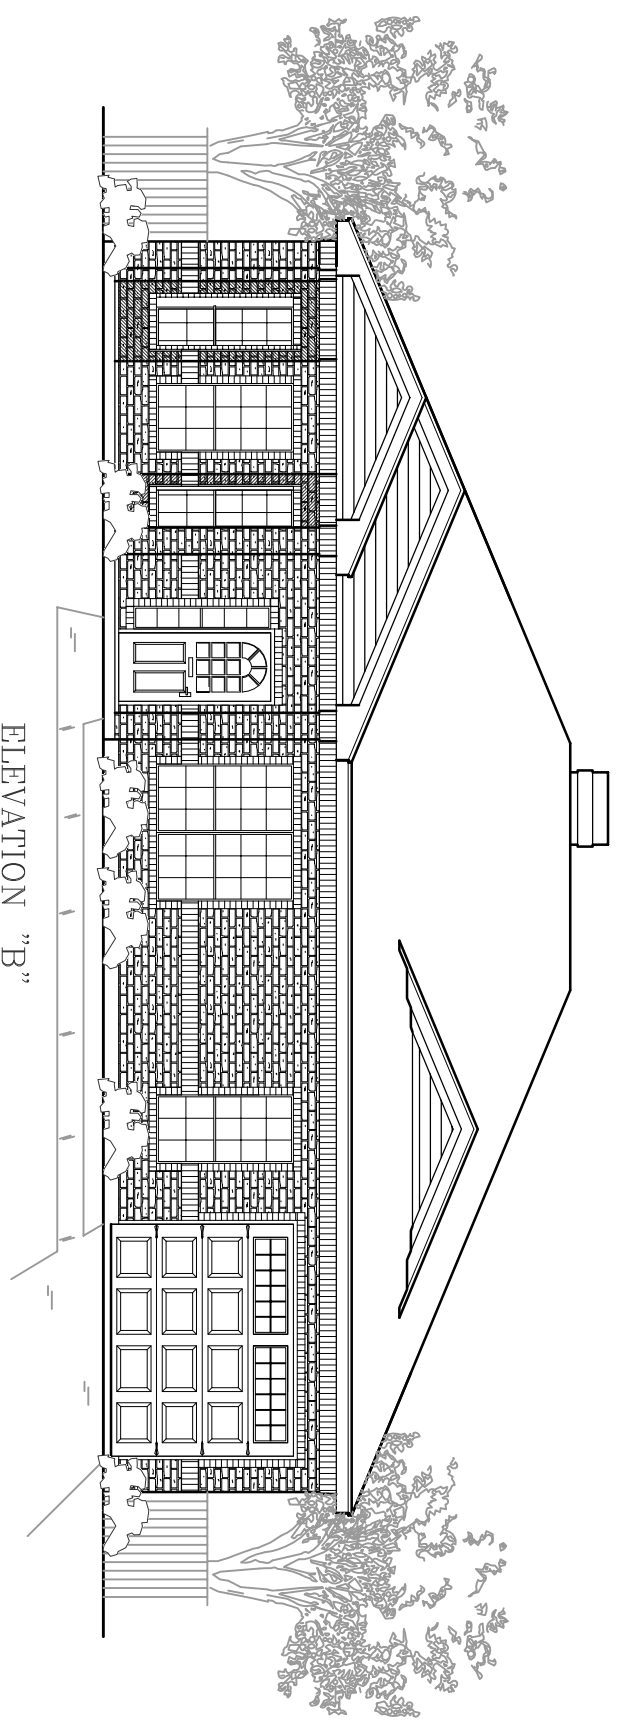

The Lone Star

DESIGN

CLASSIC
TOTAL A/C: 1841
GARAGE: 561
PORCH: 119
PATIO: 117
TOTAL AREA U/R: 2438

Floor plans subject to change without notice. Room sizes are approximate. 08-30-14

Fireside Custom Homes, LLC
5220 Spring Valley Road Ste: 204
Dallas, TX 75254-2489

The Lone Star

DESIGN

CLASSIC
 TOTAL A/C: 1841
 GARAGE: 561
 PORCH: 119
 PATIO: 117
 TOTAL AREA U/R: 2438

FLOOR PLAN

Floor plans subject to change without notice. Room sizes are approximate. 08-30-14

Fireside Custom Homes, LLC
 5220 Spring Valley Road Ste: 204
 Dallas, TX 75254-2489