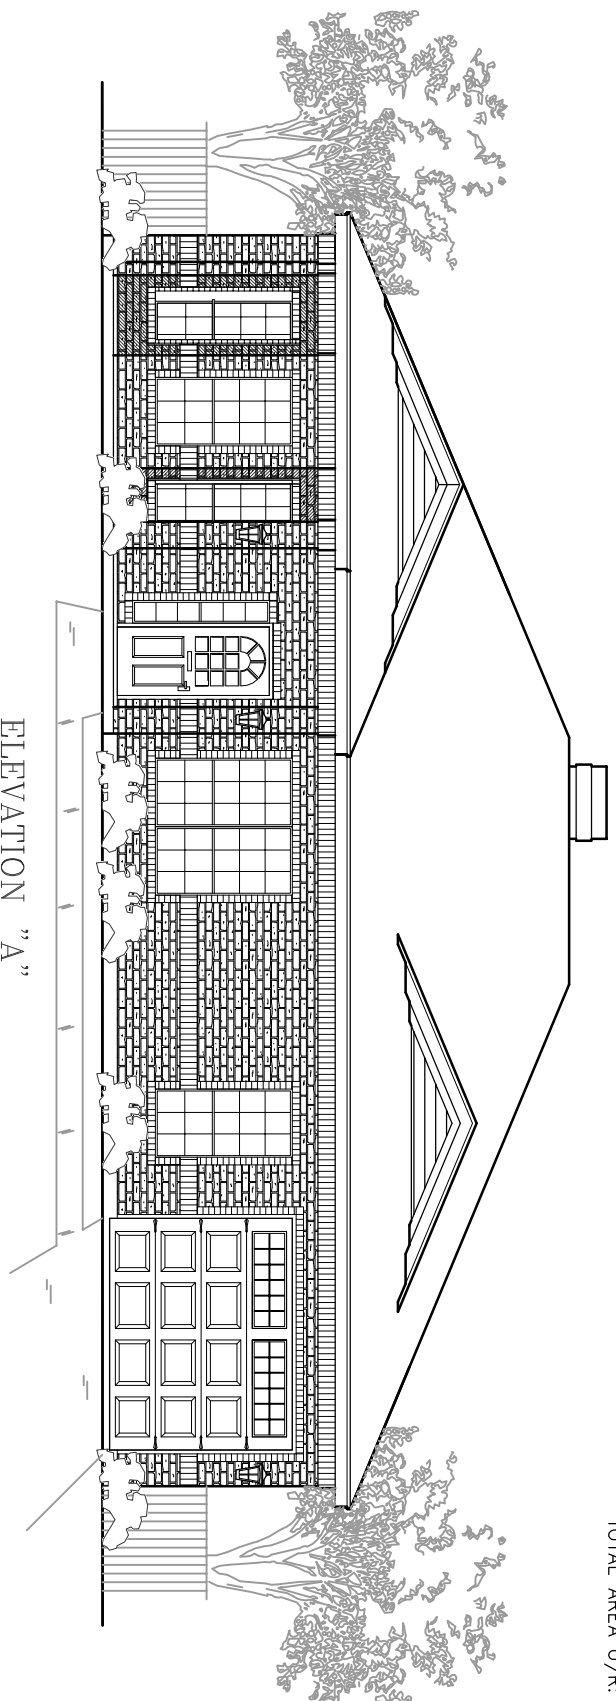

The Lone Star

DESIGN

CLASSIC
TOTAL A/C: 1841
GARAGE: 561
PORCH: 119
PATIO: 117
TOTAL AREA U/R: 2438

Floor plans subject to change without notice. Room sizes are approximate. 08-30-14

Fireside Custom Homes, LLC
5220 Spring Valley Road Ste: 204
Dallas, TX 75254-2489

The Lone Star

DESIGN

CLASSIC
 TOTAL A/C: 1841
 GARAGE: 561
 PORCH: 119
 PATIO: 117
 TOTAL AREA U/R: 2438

FLOOR PLAN

Floor plans subject to change without notice. Room sizes are approximate. 08-30-14

Fireside Custom Homes, LLC
 5220 Spring Valley Road Ste: 204
 Dallas, TX 75254-2489