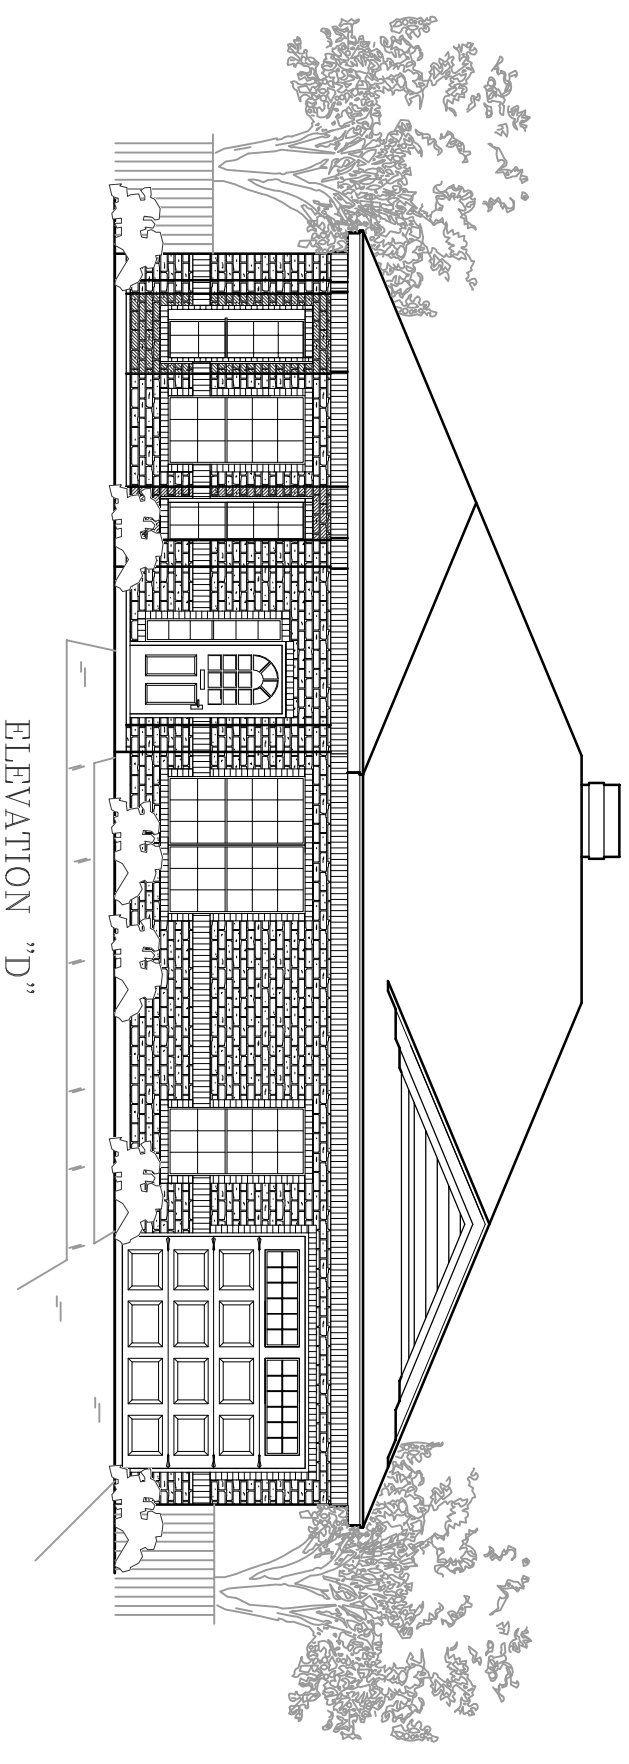

The Lone Star

DESIGN

CLASSIC
TOTAL A/C: 1841
GARAGE: 561
PORCH: 119
PATIO: 117
TOTAL AREA U/R: 2438

Floor plans subject to change without notice. Room sizes are approximate. 08-30-14

Fireside Custom Homes, LLC
5220 Spring Valley Road Ste: 204
Dallas, TX 75254-2489

The Lone Star

DESIGN

CLASSIC
 TOTAL A/C: 1841
 GARAGE: 561
 PORCH: 119
 PATIO: 117
 TOTAL AREA U/R: 2438

FLOOR PLAN

Floor plans subject to change without notice. Room sizes are approximate. 08-30-14

Fireside Custom Homes, LLC
 5220 Spring Valley Road Ste: 204
 Dallas, TX 75254-2489