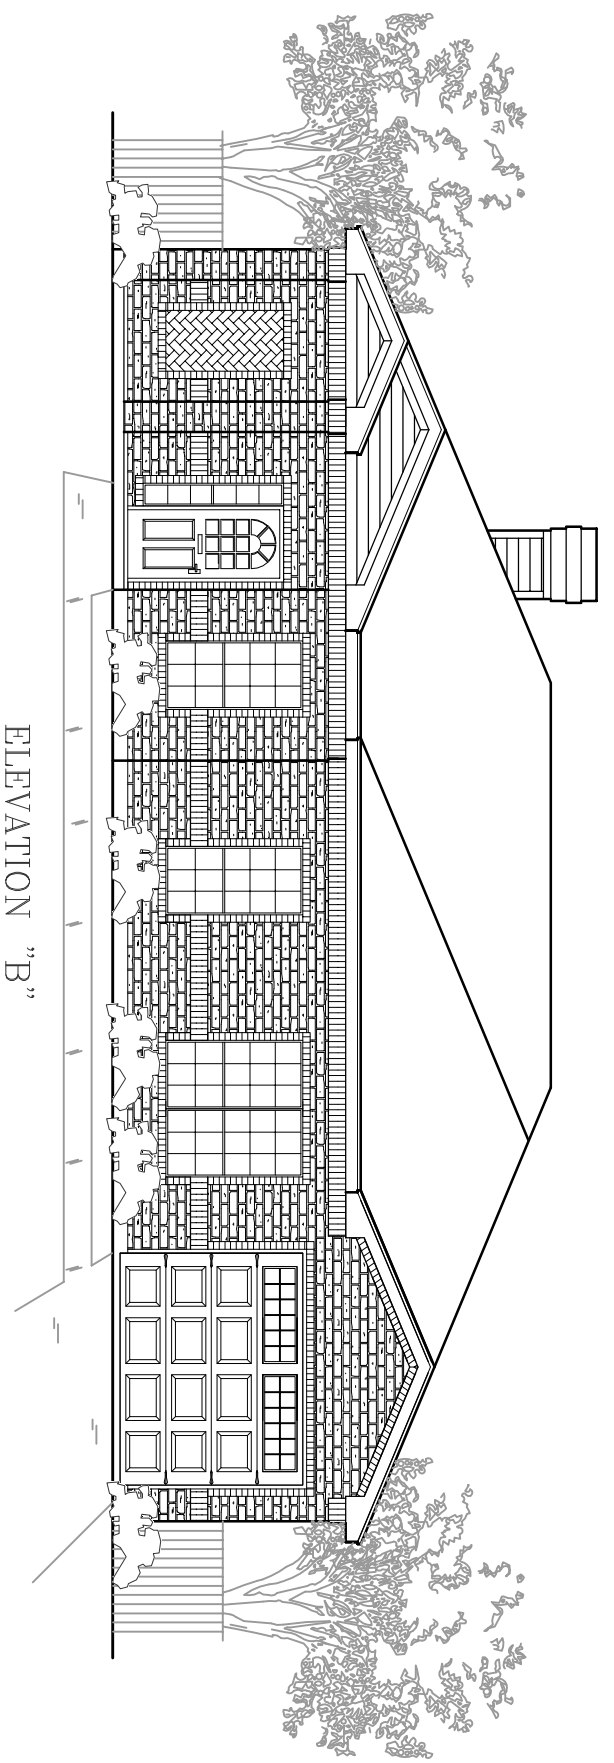

CLASSIC DESIGN

The Blue Bonnet

TOTAL A/C: 1531
GARAGE: 561
PORCH: 98
PATIO: 140
TOTAL AREA U/R: 2330

Floor plans subject to change without notice. Room sizes are approximate. 08-30-14

Fireside Custom Homes, LLC
5220 Spring Valley Road Ste: 204
Dallas, TX 75254-2489

The Blue Bonnet

CLASSIC DESIGN

TOTAL A/C: 1531
GARAGE: 561
PORCH: 98
PATIO: 140
TOTAL AREA U/R: 2330

Floor plans subject to change without notice. Room sizes are approximate. 08-30-14

Fireside Custom Homes, LLC
5220 Spring Valley Road Ste: 204
Dallas, TX 75254-2489

The Blue Bonnet

CLASSIC DESIGN

TOTAL A/C: 1531
 GARAGE: 561
 PORCH: 98
 PATIO: 140
 TOTAL AREA U/R: 2330

FLOOR PLAN

Floor plans subject to change without notice. Room sizes are approximate. 08-30-14

Fireside Custom Homes, LLC
 5220 Spring Valley Road Ste: 204
 Dallas, TX 75254-2489