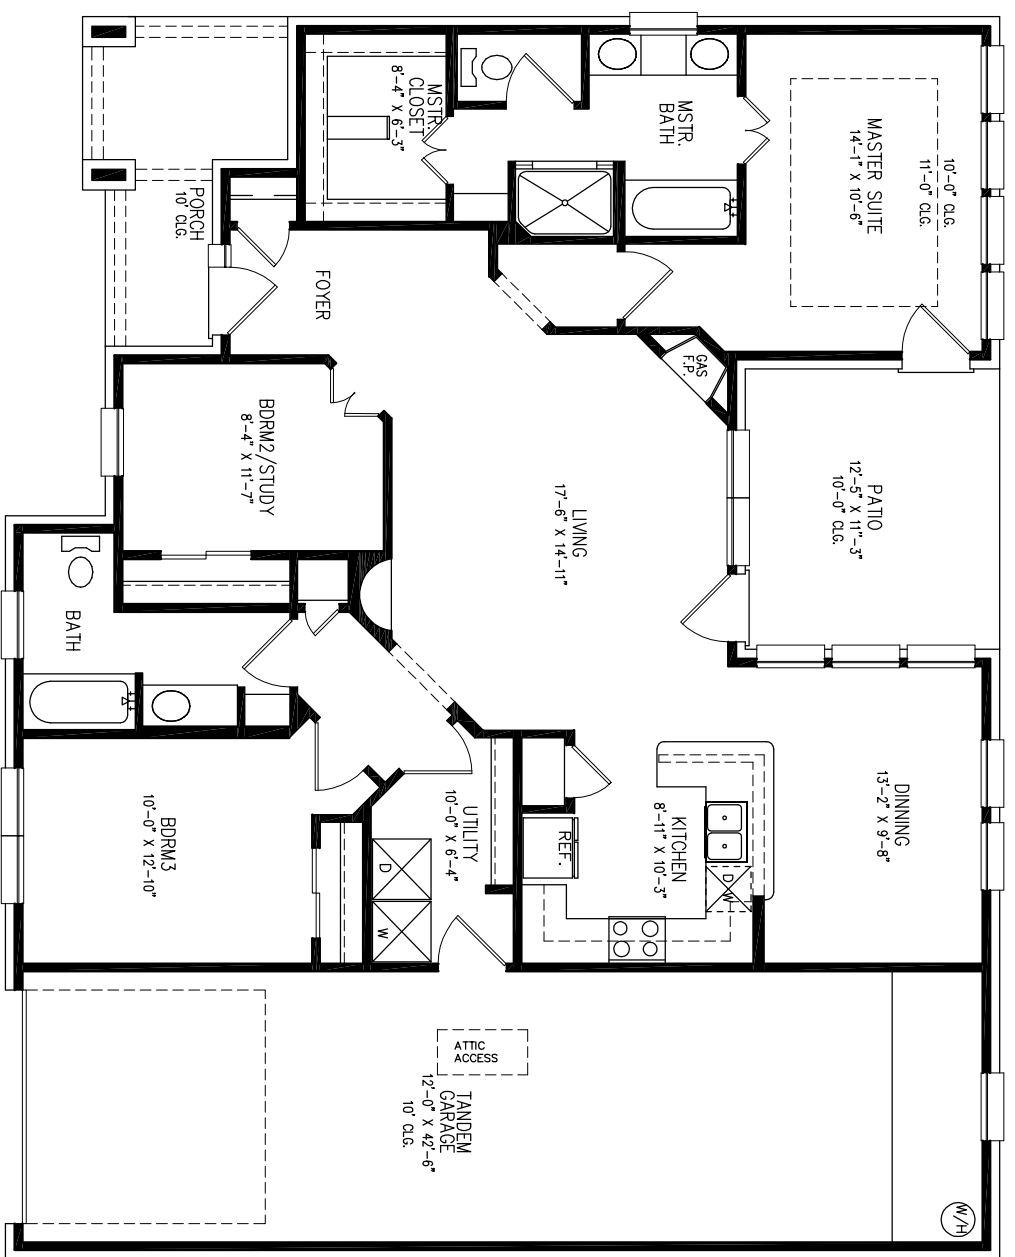

CLASSIC DESIGN

The Blue Bonnet

TOTAL A/C: 1531
GARAGE: 561
PORCH: 98
PATIO: 140
TOTAL AREA U/R: 2330

Floor plans subject to change without notice. Room sizes are approximate. 08-30-14

Fireside Custom Homes, LLC
5220 Spring Valley Road Ste: 204
Dallas, TX 75254-2489

The Blue Bonnet

CLASSIC DESIGN

TOTAL A/C: 1531
GARAGE: 561
PORCH: 98
PATIO: 140
TOTAL AREA U/R: 2330

Floor plans subject to change without notice. Room sizes are approximate. 08-30-14

Fireside Custom Homes, LLC
5220 Spring Valley Road Ste: 204
Dallas, TX 75254-2489

The Blue Bonnet

CLASSIC DESIGN

TOTAL A/C: 1531
 GARAGE: 561
 PORCH: 98
 PATIO: 140
 TOTAL AREA U/R: 2330

FLOOR PLAN

Floor plans subject to change without notice. Room sizes are approximate. 08-30-14

Fireside Custom Homes, LLC
 5220 Spring Valley Road Ste: 204
 Dallas, TX 75254-2489