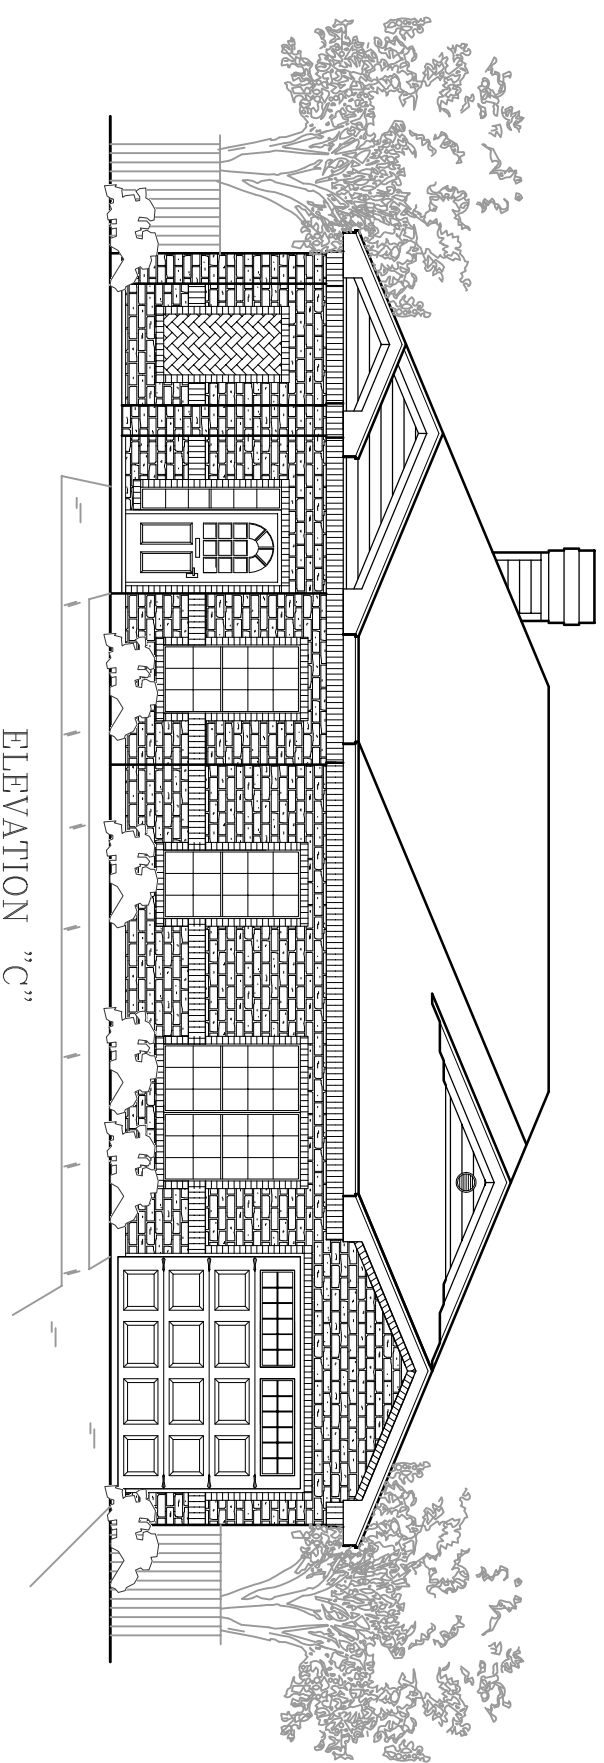

CLASSIC DESIGN

The Blue Bonnet

TOTAL A/C: 1531
GARAGE: 561
PORCH: 98
PATIO: 140
TOTAL AREA U/R: 2330

Floor plans subject to change without notice. Room sizes are approximate. 08-30-14

Fireside Custom Homes, LLC
5220 Spring Valley Road Ste: 204
Dallas, TX 75254-2489

The Blue Bonnet

CLASSIC DESIGN

TOTAL A/C: 1531
GARAGE: 561
PORCH: 98
PATIO: 140
TOTAL AREA U/R: 2330

Floor plans subject to change without notice. Room sizes are approximate. 08-30-14

Fireside Custom Homes, LLC
5220 Spring Valley Road Ste: 204
Dallas, TX 75254-2489

The Blue Bonnet

CLASSIC DESIGN

TOTAL A/C: 1531
 GARAGE: 561
 PORCH: 98
 PATIO: 140
 TOTAL AREA U/R: 2330

FLOOR PLAN

Floor plans subject to change without notice. Room sizes are approximate. 08-30-14

Fireside Custom Homes, LLC
 5220 Spring Valley Road Ste: 204
 Dallas, TX 75254-2489