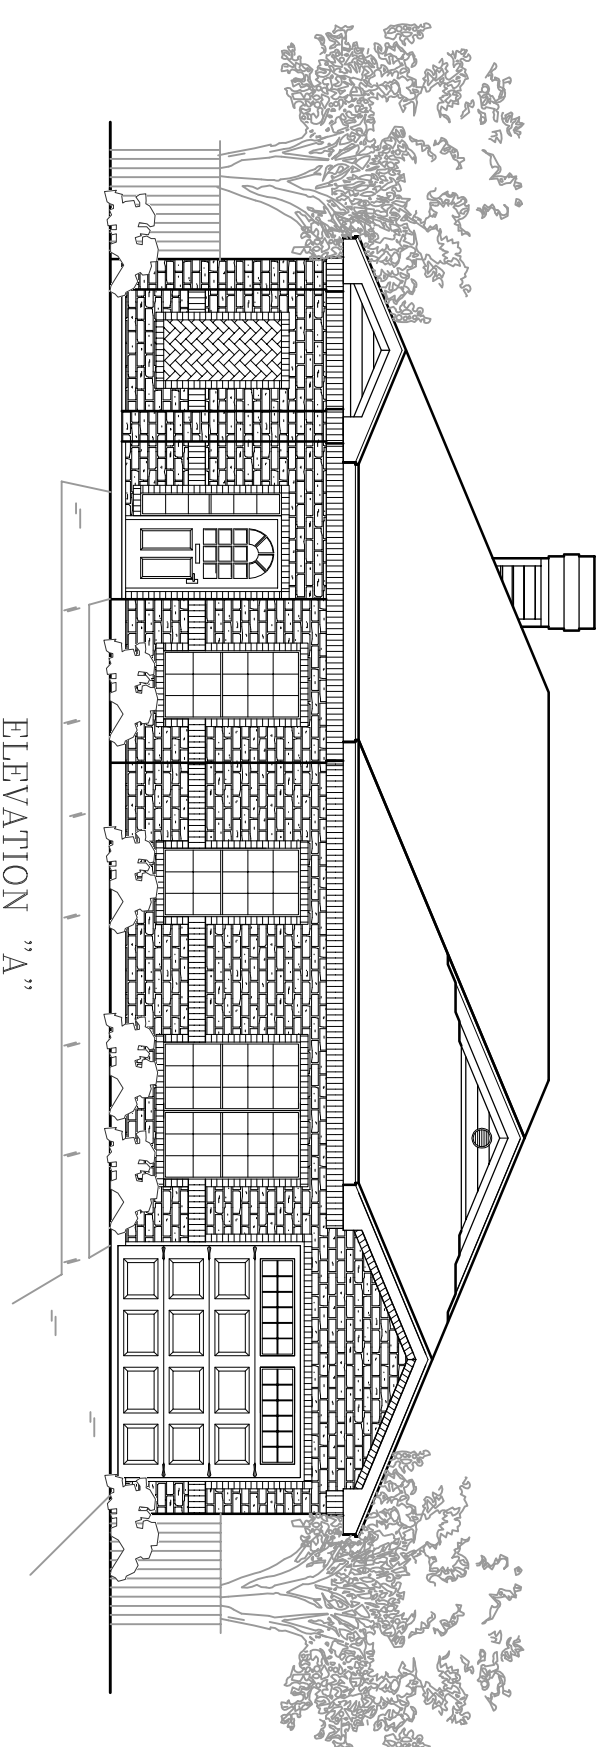

CLASSIC DESIGN

The Blue Bonnet

TOTAL A/C: 1531
GARAGE: 561
PORCH: 98
PATIO: 140
TOTAL AREA U/R: 2330

Floor plans subject to change without notice. Room sizes are approximate. 08-30-14

Fireside Custom Homes, LLC
5220 Spring Valley Road Ste: 204
Dallas, TX 75254-2489

The Blue Bonnet

CLASSIC DESIGN

TOTAL A/C: 1531
GARAGE: 561
PORCH: 98
PATIO: 140
TOTAL AREA U/R: 2330

Floor plans subject to change without notice. Room sizes are approximate. 08-30-14

Fireside Custom Homes, LLC
5220 Spring Valley Road Ste: 204
Dallas, TX 75254-2489

The Blue Bonnet

CLASSIC DESIGN

TOTAL A/C: 1531
 GARAGE: 561
 PORCH: 98
 PATIO: 140
 TOTAL AREA U/R: 2330

FLOOR PLAN

Floor plans subject to change without notice. Room sizes are approximate. 08-30-14

Fireside Custom Homes, LLC
 5220 Spring Valley Road Ste: 204
 Dallas, TX 75254-2489