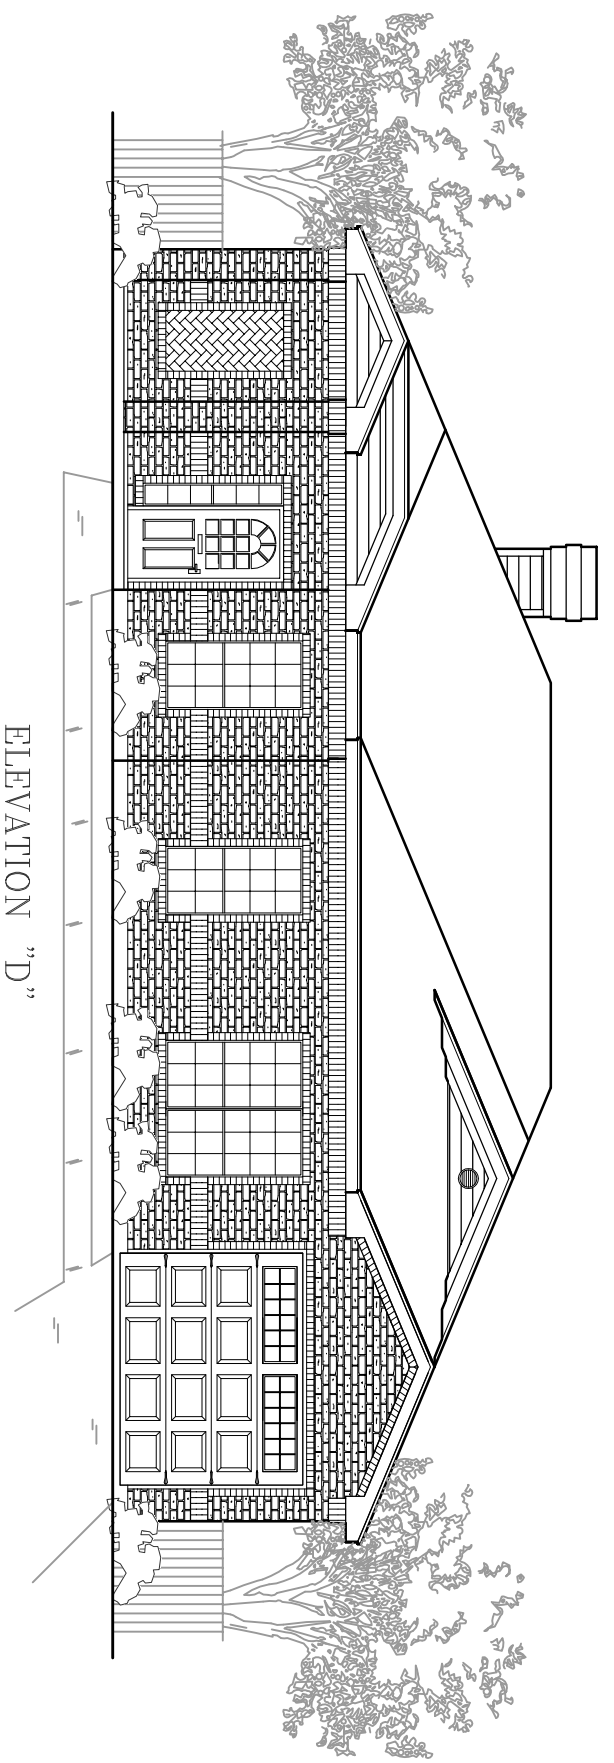

CLASSIC DESIGN

The Blue Bonnet

TOTAL A/C: 1531
GARAGE: 561
PORCH: 98
PATIO: 140
TOTAL AREA U/R: 2330

Floor plans subject to change without notice. Room sizes are approximate. 08-30-14

Fireside Custom Homes, LLC
5220 Spring Valley Road Ste: 204
Dallas, TX 75254-2489

The Blue Bonnet

CLASSIC DESIGN

TOTAL A/C: 1531
GARAGE: 561
PORCH: 98
PATIO: 140
TOTAL AREA U/R: 2330

Floor plans subject to change without notice. Room sizes are approximate. 08-30-14

Fireside Custom Homes, LLC
5220 Spring Valley Road Ste: 204
Dallas, TX 75254-2489

The Blue Bonnet

CLASSIC DESIGN

TOTAL A/C: 1531
 GARAGE: 561
 PORCH: 98
 PATIO: 140
 TOTAL AREA U/R: 2330

FLOOR PLAN

Floor plans subject to change without notice. Room sizes are approximate. 08-30-14

Fireside Custom Homes, LLC
 5220 Spring Valley Road Ste: 204
 Dallas, TX 75254-2489